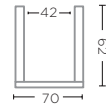

**VASE MUMBAI LARGE**  
G728L

NATURAL BRASS  
Ø93 X H80 CM

**VASE BOMBAY SMALL**  
G729S (P. 116)

NATURAL BRASS  
Ø75 X H62 CM

**VASE BOMBAY LARGE**  
G729L (P. 116)

NATURAL BRASS  
Ø100 X H80 CM

**PLANTER TOGO SMALL**  
G725S (P. 118-119)