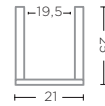

CLEAR GLASS
Ø21 X H25 CM

HURRICANE ELJIOT LARGE
G161710-CL (P. 138)