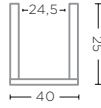

POT KEN
G542-FUM (P. 142)
TEAK ROOT FUME
Ø40 X H25 CM