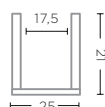

CLEAR GLASS  
Ø25 X H21 CM

**POT MATILDA SMALL**  
G231700S-GR (P. 123, 180-181, 256)

GREY GLASS  
Ø25 X H21 CM

**POT MATILDA LARGE**  
G231700L-CL

CLEAR GLASS  
Ø35,5 X H26 CM

**POT MATILDA LARGE**  
G231700L-GR (P. 57, 180-181, 256)