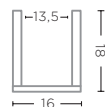

TERRACOTTA FUME PATINE  
Ø35 X H45 CM

**VASE NIKKI LARGE**  
G472L (P. 76)

TERRACOTTA FUME PATINE  
Ø22,5 X H45 CM

**VASE FIGARO SMALL**  
G471S (P. 159)

TERRACOTTA FUME PATINE  
Ø16 X H18 CM

**VASE MINNY SMALL**  
G339S (P. 77, 178)