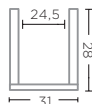

CUP ALI SMALL
G512S (P. 102)

TERRACOTTA GREEN GLAZE
Ø31 X H28 CM