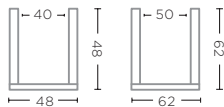

PUMPKIN BASKET SMALL
G706S-ABA (P. 172)

CL RATTAN
L48 X W48 X H48 CM
L62 X W62 X H62 CM

RECTANGULAR PLANTER BASKET NICOLAS
G417-CLR