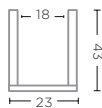

**VASE NELSON SMALL**  
G1711186-CL

CLEAR GLASS  
Ø22 X H33 CM

**VASE NELSON SMALL**  
G1711186-AM

AMBER GLASS  
Ø22 X H33 CM

**VASE NELSON MEDIUM**  
G1711186A-CL (P. 40)

CLEAR GLASS  
Ø23 X H43 CM

**VASE NELSON MEDIUM**  
G1711186A-AM