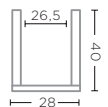

CLEAR GLASS
Ø28 X H40 CM

VASE ALI LARGE
G2310813L-TO (P. 25)