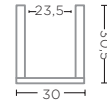

AMBER GLASS  
Ø23 X H43 CM

GLASSWARE - TECHNICAL SPECIFICATIONS

**VASE NELSON LARGE**  
G1711188-CL (P. 41)

CLEAR GLASS  
Ø30 X H30,5 CM

**VASE NELSON LARGE**  
G1711188-AM (P. 42)

AMBER GLASS  
Ø30 X H30,5 CM