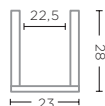

CLEAR GLASS
Ø23 X H28 CM

HURRICANE DANIEL SMALL
G232176S-GR