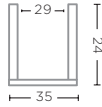

CLEAR GLASS
Ø35 X H24 CM

BOWL LODE
G144697-AM (P. 54)