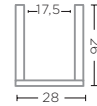

**VASE PUNCH**  
G2310594-CL (P. 46)

CLEAR GLASS  
Ø28 X H26 CM

**VASE DIANA SMALL**  
G232039-CL (P. 47, 178)

CLEAR GLASS  
Ø14 X H18 CM

**VASE LIES LARGE**  
G1711035-CL (P. 32-33, 166, 199)

CLEAR GLASS  
Ø25 X H31,5 CM