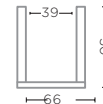

TERRACOTTA FUME PATINE
Ø66 X H50 CM

POT COLETTE SMALL
G699S (P. 93)