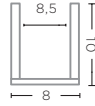

TERRACOTTA BROWN
OCCRE GLAZE
Ø8 X H10 CM

T-LIGHTHOLDER VICKY
G634 (P. 102)