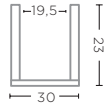

CROCO UNFINISHED
Ø30 X H23 CM

ROUND BASKET ERIKA
G412-BLA