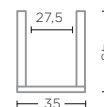

GREY GLASS
Ø35 X H43 CM

POT MATILDA SMALL
G231700S-CL (P. 56)