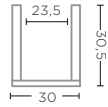

AMBER GLASS  
Ø23 X H43 CM

GLASSWARE - TECHNICAL SPECIFICATIONS

**VASE NELSON LARGE**  
G1711188-CL (P. 41)

CLEAR GLASS  
Ø30 X H30,5 CM

**VASE NELSON LARGE**  
G1711188-AM (P. 42)

AMBER GLASS  
Ø30 X H30,5 CM