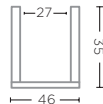

TERRACOTTA FUME PATINE
Ø46 X H35 CM

POT KIOTO LARGE
G721L (P. 114-115)