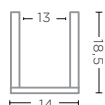

RATTAN SKIN MATT GREY
L14 X W14 CM

BASKET NEST SMALL
G676S (P. 173, 178)