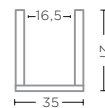

CLEAR GLASS  
Ø29 X H30 CM

**HURRICANE ELJIOT SMALL**  
G161710A-TO (P. 48)

TOPAZ GLASS  
Ø29 X H30 CM

**VASE MARAH**  
G1711039-CL (P. 36)

CLEAR GLASS  
Ø35 X H21 CM

**VASE MARAH**  
G1711039-TO (P. 37)

TOPAZ GLASS  
Ø35 X H21 CM