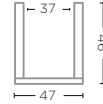

ABACA WEAVING
Ø47 X H46 CM

PLANTER BASKET NELSON SMALL
G677S-CL (P. 175)