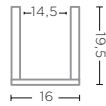

CLEAR GLASS  
Ø9 X H11 CM

**VASE MON SMALL**  
G232339-CL (P. 34-35)

CLEAR GLASS  
Ø14 X H16,5 CM

**VASE MON MEDIUM**  
G232338-CL (P. 34-35)

CLEAR GLASS  
Ø16 X H19,5 CM

**VASE MON LARGE**  
G232337-CL (P. 34-35)