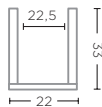

CLEAR GLASS
Ø22 X H33 CM

VASE BENSON SMALL
G1711187-AM (P. 38)