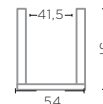

TERRACOTTA LIGHT BLUE GLAZE
Ø54 X H31 CM

Handmade in Portugal

POT COLETTE LARGE
G699L (P. 92)