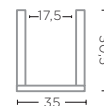

TERRACOTTA FUME PATINE
Ø35 X H30,5 CM