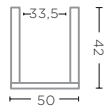

CROCO UNFINISHED
Ø50 X H42 CM

PALM PLANTER BASKET LARGE
G415L-BLA (P. 170)