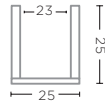

VASE SIMON MEDIUM
G336M (P. 74-75)

TERRACOTTA FUME PATINE
Ø25 X H25 CM

VASE NIKKI SMALL
G472S (P. 76)