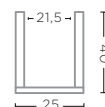

POWDERCOLOR
GREEN GLASS
Ø25 X H40 CM