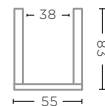

BLACK RATTAN SQUARE
Ø55 X H83 CM

PLANTER BASKET CHARLY
G753-CLR (P. 186)