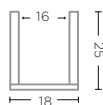

CLEAR GLASS
Ø18 X H25 CM

VASE TONY LARGE
G232018-CL (P. 26)