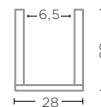

**VASE CRISTINA SMALL**  
G232487-CL (P. 30)

CLEAR GLASS  
Ø28 X H55 CM

**VASE FIGARO SMALL**  
G232483-CL (P. 20-21)

CLEAR GLASS  
Ø15 X H18 CM

**CUP PUNCH SMALL**  
G2310594S-CL (P. 44-45)

CLEAR GLASS  
Ø12 X H11 CM