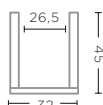

CLEAR GLASS  
Ø18 X H25 CM

**VASE TONY LARGE**  
G232018-CL (P. 26)

CLEAR GLASS  
Ø25 X H30 CM

**VASE TONY EXTRA LARGE**  
G232073XL-CL (P. 26)

CLEAR GLASS  
Ø32 X H45 CM

**DRINKING GLASS SMALL**  
G18105-CL (P. 66, 152)