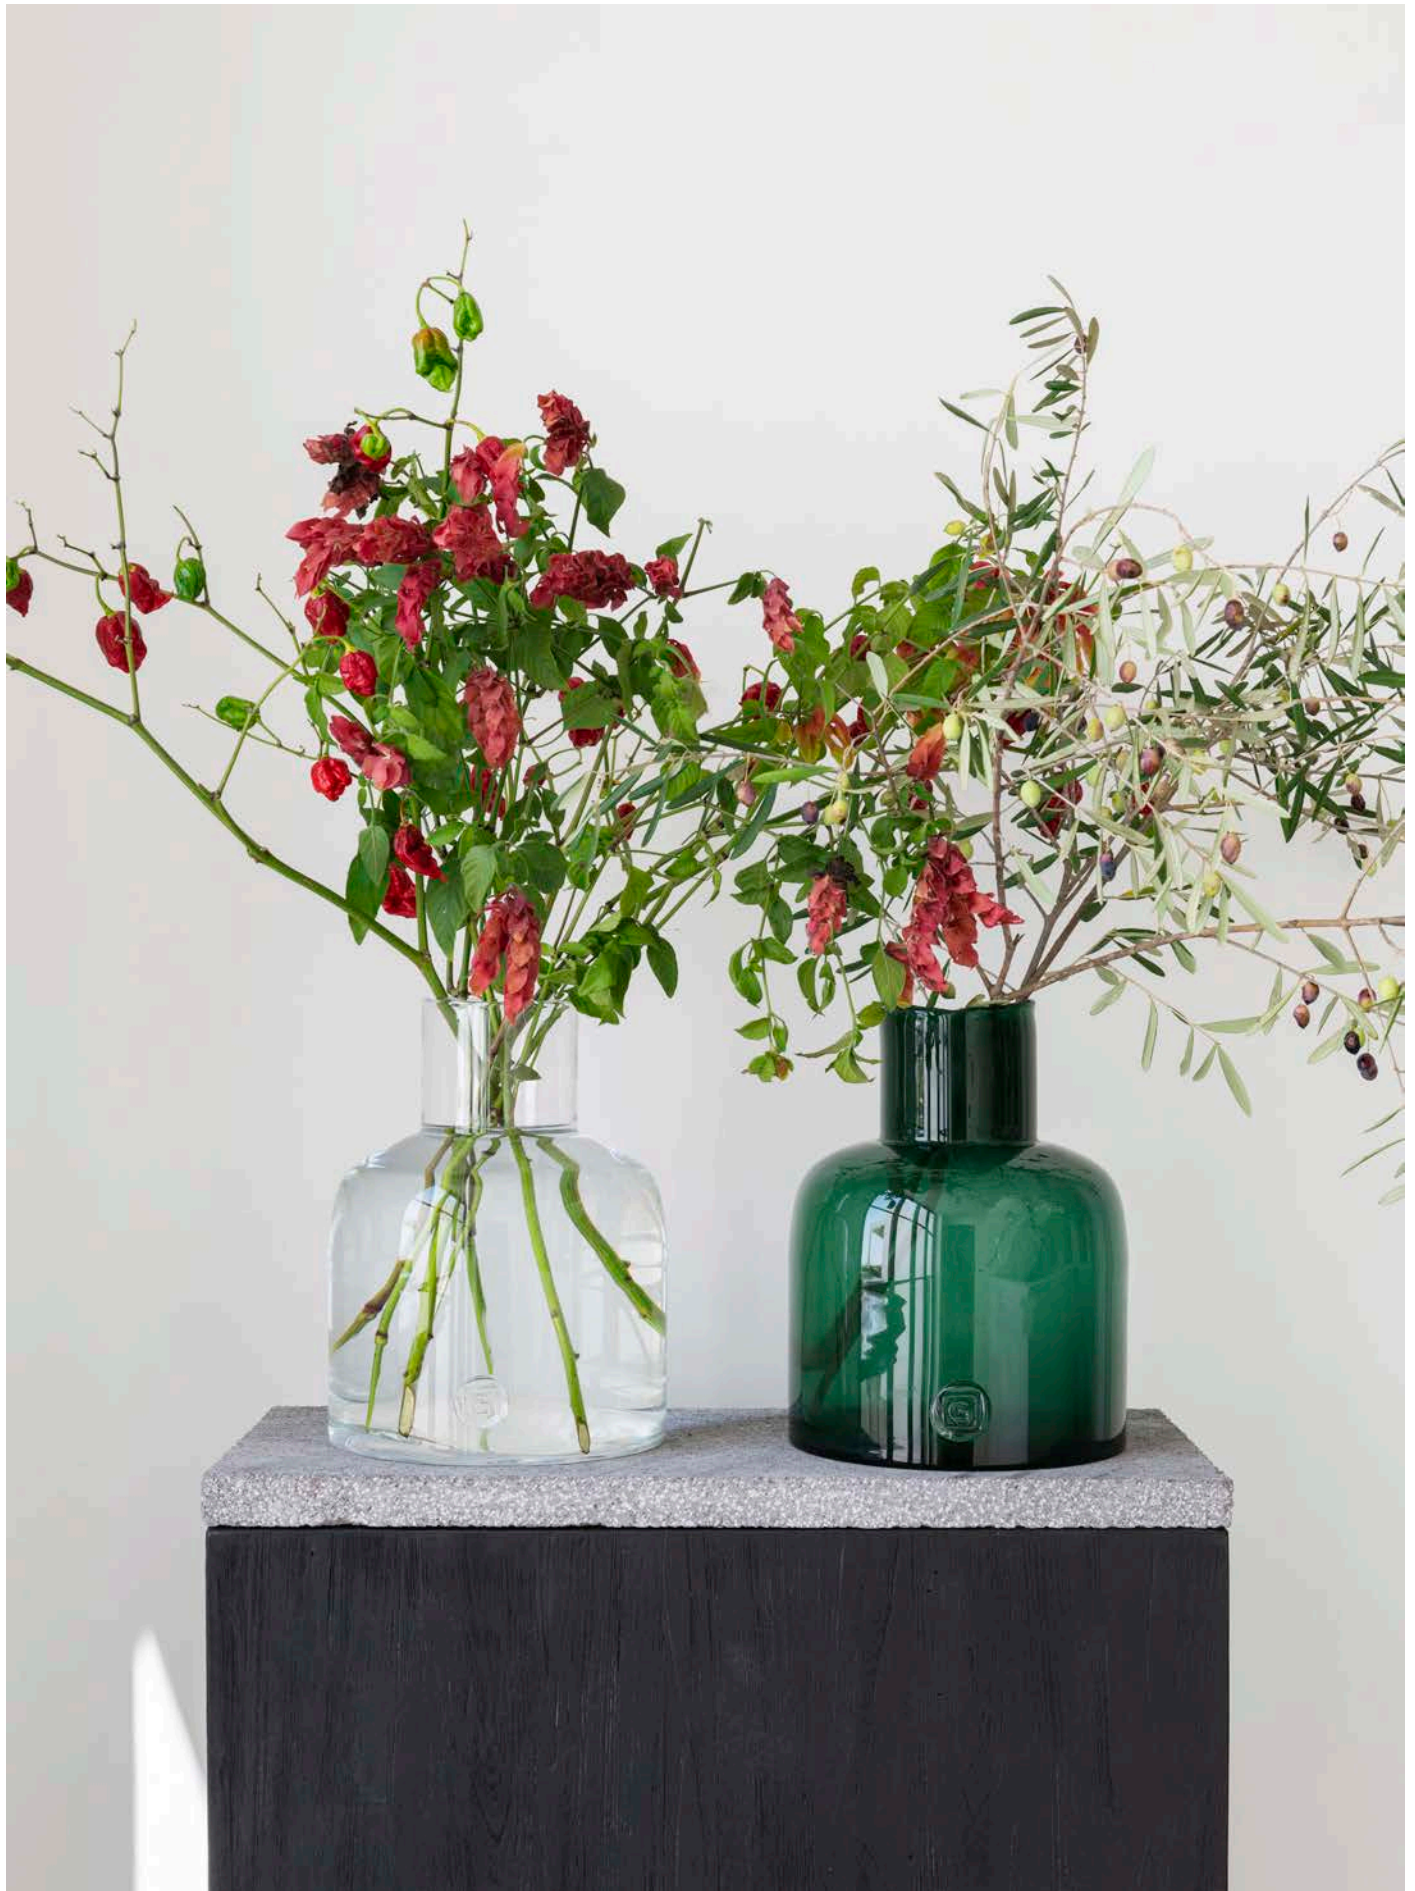

VASE LIES LARGE | P. 219 | RECTANGULAR CONSOLE ZORBA | P. 243