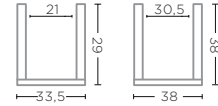

TERRACOTTA GREY PATINE
Ø33,5 X H29 CM
Ø38 X H38 CM

POT JAMAL
G538 (P. 73)