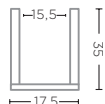

ROUND BASKET JELLE
G408-CRO (P. 176-177)

RATTAN SKIN MATT GREY
Ø17,5 X H35 CM

BASKET NEST LARGE
G676L (P. 173)