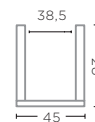

TERRACOTTA BROWN
OCCRE GLAZE
Ø45 X H28 CM