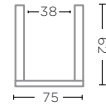

**VASE MUMBAI LARGE**  
G728L

NATURAL BRASS  
Ø93 X H80 CM

**VASE BOMBAY SMALL**  
G729S (P. 116)

NATURAL BRASS  
Ø75 X H62 CM

**VASE BOMBAY LARGE**  
G729L (P. 116)

NATURAL BRASS  
Ø100 X H80 CM

**PLANTER TOGO SMALL**  
G725S (P. 118-119)