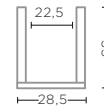

GREY GLASS
Ø28,5 X H35 CM

HURRICANE DANIEL LARGE
G232175L-CL (P. 43)