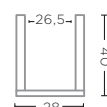

TOPAZ GLASS  
Ø21 X H30 CM

**VASE ALI LARGE**  
G2310813L-CL (P. 24)

CLEAR GLASS  
Ø28 X H40 CM

**VASE ALI LARGE**  
G2310813L-TO (P. 25)

TOPAZ GLASS  
Ø28 X H40 CM

**VASE MON EXTRA SMALL**  
G232322-CL (P. 34-35)