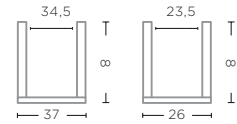

BOWL EMERY
G682-FUM (P. 134-135)
TEAK FUME
L37 X W26 X H8 CM

CANDLE HOLDER ARIA SMALL
G678S (P. 141)
TEAK OLD GREY
Ø13 X H12 CM