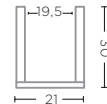

TOPAZ GLASS
Ø21 X H30 CM

VASE ALI LARGE
G2310813L-CL (P. 24)