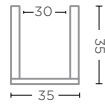

VASE SIMON LARGE
G336L (P. 74-75)

TERRACOTTA FUME PATINE
Ø35 X H35 CM