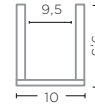

TERRACOTTA BROWN
OCCRE GLAZE
Ø10 X H9,5 CM

CUP ALI LARGE
G512L (P. 102)