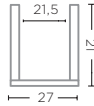

TERRACOTTA GOLD BROWN
Ø27 X H21 CM

BOWL RAY LARGE
G701L (P. 112)