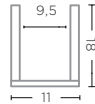

TERRACOTTA BROWN
OCCRE GLAZE
Ø11 X H18 CM

CUP PUNCH LARGE
G511L (P. 104-105, 261)