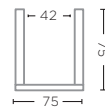

BLACK RATTAN SQUARE
Ø75 X H75 CM

LAUNDRY BASKET BILLY
G411-CRO (P. 167)