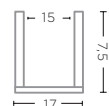

TERRACOTTA FUME PATINE
Ø17 X H7,5 CM

CANDLE HOLDER KENNY
G130