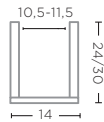

TERRACOTTA FUME PATINE  
Ø14 X H5 CM

**CANDLE HOLDER MUSTI LARGE**  
G128L (P. 262)

TERRACOTTA FUME PATINE  
Ø14 X H11 CM

**T-LIGHT HOLDER PAMELA  
(SET OF 2)**  
G593F (P. 179)

TERRACOTTA FUME PATINE  
Ø14 X H24 / H30 CM