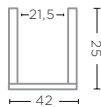

TERRACOTTA FUME PATINE
Ø42 X H25 CM

POT MARAH
G592A (P. 86)