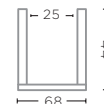

RATTAN SKIN MATT GREY
Ø68 X H44 CM

REED BASKET SMALL
G707S-SK (P. 168)