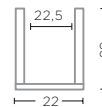

AMBER GLASS
Ø22 X H33 CM

VASE BENSON MEDIUM
G1711187A-CL (P. 39)