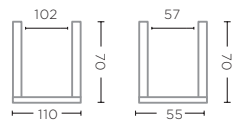

CL RATTAN
L110 X W55 X H70 CM