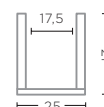

CLEAR GLASS  
Ø25 X H21 CM

**POT MATILDA SMALL**  
G231700S-GR (P. 123, 180-181, 256)

GREY GLASS  
Ø25 X H21 CM

**POT MATILDA LARGE**  
G231700L-CL

CLEAR GLASS  
Ø35,5 X H26 CM

**POT MATILDA LARGE**  
G231700L-GR (P. 57, 180-181, 256)