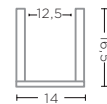

CLEAR GLASS
Ø14 X H16,5 CM