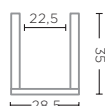

CLEAR GLASS  
Ø23 X H28 CM

**HURRICANE DANIEL SMALL**  
G232176S-GR

GREY GLASS  
Ø23 X H28 CM

**HURRICANE DANIEL MEDIUM**  
G232175M-CL (P. 43)

CLEAR GLASS  
Ø28,5 X H35 CM

**HURRICANE DANIEL MEDIUM**  
G232176M-GR (P. 127)