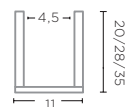

TERRACOTTA FUME PATINE
Ø11 X H20 / H28 / H35 CM
CANDLE DIA: 4,5 CM

CANDLE HOLDER BENNY
G129 (P. 49, 138)