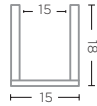

**VASE CRISTINA SMALL**  
G232487-CL (P. 30)

CLEAR GLASS  
Ø28 X H55 CM

**VASE FIGARO SMALL**  
G232483-CL (P. 20-21)

CLEAR GLASS  
Ø15 X H18 CM

**CUP PUNCH SMALL**  
G2310594S-CL (P. 44-45)

CLEAR GLASS  
Ø12 X H11 CM