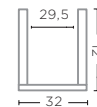

TERRACOTTA GREEN GLAZE
Ø32 X H12 CM

VASE HANK SMALL
G445S