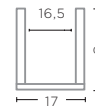

TERRACOTTA BROWN
OCCRE GLAZE
Ø17 X H8 CM

PLATE DESI LARGE
G514L

TERRACOTTA BROWN
OCCRE GLAZE
Ø28 X H2,5 CM