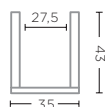

CLEAR GLASS
Ø35 X H43 CM

HURRICANE DANIEL LARGE
G232176L-GR