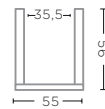

BLACK RATTAN SQUARE  
Ø55 X H55 CM

**BASKET NINA SMALL**  
G365S-CRO (P. 166, 265)

CROCO UNFINISHED  
Ø40,5 X H34 CM

**PALM PLANTER BASKET SMALL**  
G415S-BLA

BLACK RATTAN SQUARE  
Ø55 X H56 CM

**BASKET NINA LARGE**  
G365L-CRO (P. 166, 265)