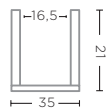

CLEAR GLASS  
Ø29 X H30 CM

**HURRICANE ELJIOT SMALL**  
G161710A-TO (P. 48)

TOPAZ GLASS  
Ø29 X H30 CM

**VASE MARAH**  
G1711039-CL (P. 36)

CLEAR GLASS  
Ø35 X H21 CM

**VASE MARAH**  
G1711039-TO (P. 37)

TOPAZ GLASS  
Ø35 X H21 CM