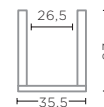

GREY GLASS
Ø35,5 X H26 CM