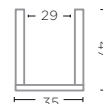

ROPE JUTE
Ø35 X H47 CM