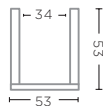

CL RATTAN
Ø53 X H53 CM

PLANTER BASKET ERIC
G418-CLR (P. 180)