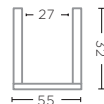

CL RATTAN DARK
Ø55 X H32 CM

LAMP DANIEL LARGE
G436L-RO (P. 192-193)