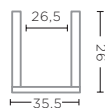

CLEAR GLASS  
Ø25 X H21 CM

**POT MATILDA SMALL**  
G231700S-GR (P. 123, 180-181, 256)

GREY GLASS  
Ø25 X H21 CM

**POT MATILDA LARGE**  
G231700L-CL

CLEAR GLASS  
Ø35,5 X H26 CM

**POT MATILDA LARGE**  
G231700L-GR (P. 57, 180-181, 256)