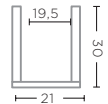

**BOWL ALI**  
G144698-CL (P. 50-51, 52)

CLEAR GLASS  
Ø30 X H16 CM

**BOWL ALI**  
G144698-TO (P. 53)

TOPAZ GLASS  
Ø30 X H16 CM

**VASE ALI SMALL**  
G2310813S-CL (P. 24)

CLEAR GLASS  
Ø21 X H30 CM

**VASE ALI SMALL**  
G2310813S-TO (P. 25)