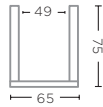

**PLANTER BASKET NELL SMALL**  
G525S-CLR (P. 182)

CL RATTAN  
Ø65 X H48 CM

**PLANTER BASKET JULIA SMALL**  
G309S-CLR (P. 184)

CL RATTAN  
Ø50-55 X H50 CM

**PLANTER BASKET NELL LARGE**  
G525L-CLR

CL RATTAN  
Ø65 X H75 CM