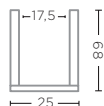

TERRACOTTA FUME PATINE  
Ø25 X H5 CM

**PLATE MINNY LARGE**  
G204L

TERRACOTTA FUME PATINE  
Ø34 X H5 CM

**VASE JAMAL LARGE**  
G475L (P. 80)

TERRACOTTA FUME PATINE  
Ø25 X H68 CM

**VASE PAT**  
G476 (P. 158)