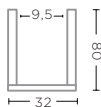

**VASE CRISTINA SMALL**  
G232487-CL (P. 30)

CLEAR GLASS  
Ø28 X H55 CM

**VASE FIGARO SMALL**  
G232483-CL (P. 20-21)

CLEAR GLASS  
Ø15 X H18 CM

**CUP PUNCH SMALL**  
G2310594S-CL (P. 44-45)

CLEAR GLASS  
Ø12 X H11 CM