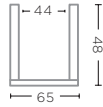

CL RATTAN
Ø65 X H48 CM

PLANTER BASKET JULIA SMALL
G309S-CLR (P. 184)