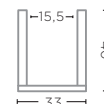

SRIMIT NATURAL
Ø33 X H40 CM