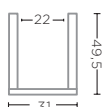

TERRACOTTA AUTHENTIC
GREY PATINE
Ø31 X H49,5 CM

CANDLE HOLDER GABRIEL
G537 (P. 88-89)