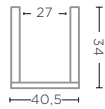

BLACK RATTAN SQUARE  
Ø55 X H55 CM

**BASKET NINA SMALL**  
G365S-CRO (P. 166, 265)

CROCO UNFINISHED  
Ø40,5 X H34 CM

**PALM PLANTER BASKET SMALL**  
G415S-BLA

BLACK RATTAN SQUARE  
Ø55 X H56 CM

**BASKET NINA LARGE**  
G365L-CRO (P. 166, 265)