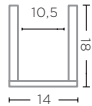

TERRACOTTA GREEN GLAZE
Ø14 X H18 CM

PLATE DEWI EXTRA LARGE
G443XL (P. 98)

TERRACOTTA GREEN GLAZE
Ø28 X H2,5 CM