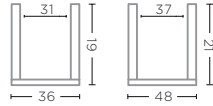

**VASE OPIUM SLIM**  
G474

TERRACOTTA FUME PATINE  
Ø30 X H35 CM

**VASE DISC HIGH**  
G686H (P. 95)

TERRACOTTA GREY PATINE  
Ø28 X H33 CM

**BOWL DICKSON SET OF 2**  
G687-S2 (P. 97)

TERRACOTTA GREY PATINE  
Ø36 X H19 CM  
Ø48 X H21 CM