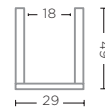

CLEAR GLASS  
Ø21 X H25 CM

**HURRICANE ELJIOT LARGE**  
G161710-CL (P. 138)

CLEAR GLASS  
Ø29 X H49 CM

**HURRICANE ELJIOT LARGE**  
G161710-TO (P. 49)

TOPAZ GLASS  
Ø29 X H49 CM

**HURRICANE ELJIOT SMALL**  
G161710A-CL (P. 122)