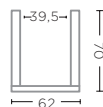

TERRACOTTA LIGHT BLUE GLAZE
Ø62 X H70 CM

Handmade in Portugal