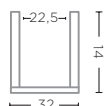

RATTAN SKIN MATT GREY
Ø32 X H14 CM

BASKET JANNE LARGE
G364L-SK (P. 171)