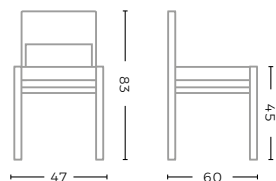

OUTDOOR - CHAIRS, BAR CHAIRS & BENCHES

CHAIR FIONA
G510-PE-AW

TEAK NATURAL GREY /
PE WICKER ANTIQUE WEED
W47 X D60 X H83 CM