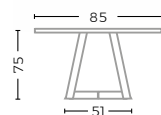

TEAK NATURAL GREY
L180 X W85 X H95 CM

BAR TABLE DENNIS LARGE
G343L-BAR-NAT

TEAK NATURAL GREY
L220 X W85 X H95 CM

OUTDOOR - TABLES & COFFEE TABLES

BISTRO TABLE DENNIS
G343-BIS-NAT

TEAK NATURAL GREY
L85 X W85 X H75 CM