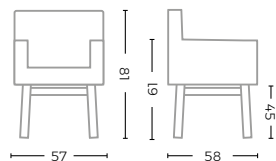

OUTDOOR - CHAIRS, BAR CHAIRS & BENCHES

ARMCHAIR JACKY
G111-PE-NAT

TEAK NATURAL GREY /
PE WICKER NATURAL
W57 X D58 X H81 CM