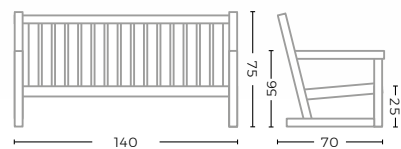

BENCH ALAN
G058-BENCH-NAT

TEAK NATURAL GREY
W140 X D70 X H75 CM