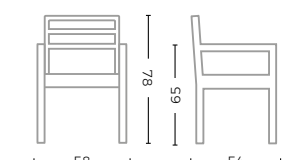

W39 X D2 X H12 CM

* FABRIC AVAILABLE IN DIFFERENT CATEGORIES
SELECTION ON PAGE 171

CHAIR JARED
G405-PE-AW

TEAK NATURAL GREY /
PE WICKER ANTIQUE WEED
W46 X D47 X H78 CM

CUSHION CHAIR JARED

G405-KBASIC / KNELOUT / KLIMO / KTEXTOUT / KTYRO / KNELOUTLUX*

W44 X D40 X H3 CM

CUSHION BACKREST CHAIR JARED

G405-BACK-KBASIC / KNELOUT / KLIMO / KTEXTOUT / KTYRO / KNELOUTLUX*

W34 X D2 X H15 CM

* FABRIC AVAILABLE IN DIFFERENT CATEGORIES
SELECTION ON PAGE 171

STACKABLE ARMCHAIR JARED
G405A-PE-AW

TEAK NATURAL GREY /
PE WICKER ANTIQUE WEED
W58 X D54 X H78 CM

CUSHION STACKABLE ARMCHAIR JARED

G405A-KBASIC / KNELOUT / KLIMO / KTEXTOUT / KTYRO / KNELOUTLUX*

W43 X D45 X H2 CM

CUSHION BACKREST STACKABLE ARMCHAIR JARED