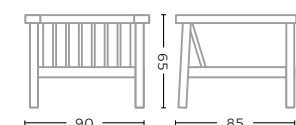

1-SEATER COPENHAGUE
G040-NAT

TEAK NATURAL GREY
W90 X D85 X H65 CM