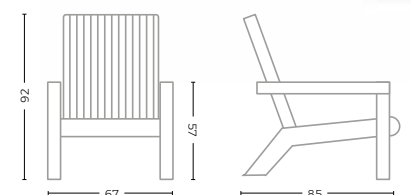

CUSHION SET SUNLOUNGER MAGNUS
G430-KNELOUT / KLIMO / KTEXTOUT / KTYRO / KNELOUTLUX*

L190 X W80 X H20 CM

* FABRIC AVAILABLE IN DIFFERENT CATEGORIES
SELECTION ON PAGE 171

EASY CHAIR ORSO
G547E-NAT

TEAK NATURAL GREY
W67 X D85 X H92 CM