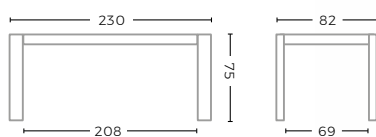

TEAK NATURAL GREY
L230 X W82 X H75 CM