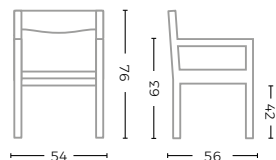

CUSHION SET EASY CHAIR CARLO
G555E-KNELOUT / KLIMO / KTEXTOUT / KTYRO / KNELOUTLUX*

W50 X D53 X H2 CM

* FABRIC AVAILABLE IN DIFFERENT CATEGORIES
SELECTION ON PAGE 171

OUTDOOR - CHAIRS, BAR CHAIRS & BENCHES

ARMCHAIR CURVE
G057A-NAT

TEAK NATURAL GREY
W54 X D56 X H76 CM

CUSHION ARMCHAIR CURVE

G057A-KBASIC / KNELOUT / KTEXTOUT / KLIMO / KTYRO / KNELOUTLUX*

W47 X D46 X H4,5 CM

BAR CHAIR CURVE
G057B-NAT

TEAK NATURAL GREY
W45 X D52 X H95 CM