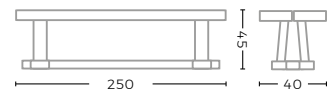

BENCH JOSSE

G055-BENCH-NAT

TEAK NATURAL GREY
W250 X D40 X H45 CM

CUSHIONS AVAILABLE ON REQUEST