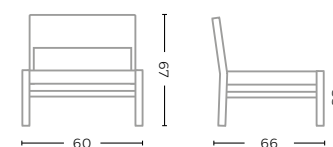

EASY CHAIR FIONA
G510E-PE-AW

TEAK NATURAL GREY /
PE WICKER ANTIQUE WEED
W60 X D66 X H67 CM

CUSHION EASY CHAIR FIONA

G510E-KBASIC / KNELOUT / KLIMO / KTEXTOUT / KTYRO / KNELOUTLUX*

W60 X D52 X H4 CM

CHAISE LONGUE FIONA

G509-PE-AW

TEAK NATURAL GREY /
PE WICKER ANTIQUE WEED
W61 X D170 X H75 CM

CUSHION CHAISE LONGUE FIONA

G509-KBASIC / KNELOUT / KLIMO / KTEXTOUT / KTYRO / KNELOUTLUX*

W60 X D195 X H5 CM

* FABRIC AVAILABLE IN DIFFERENT CATEGORIES
SELECTION ON PAGE 171