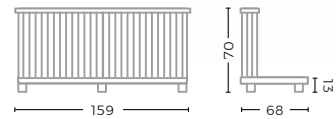

TEAK NATURAL GREY
W159 X D73 X H71 CM