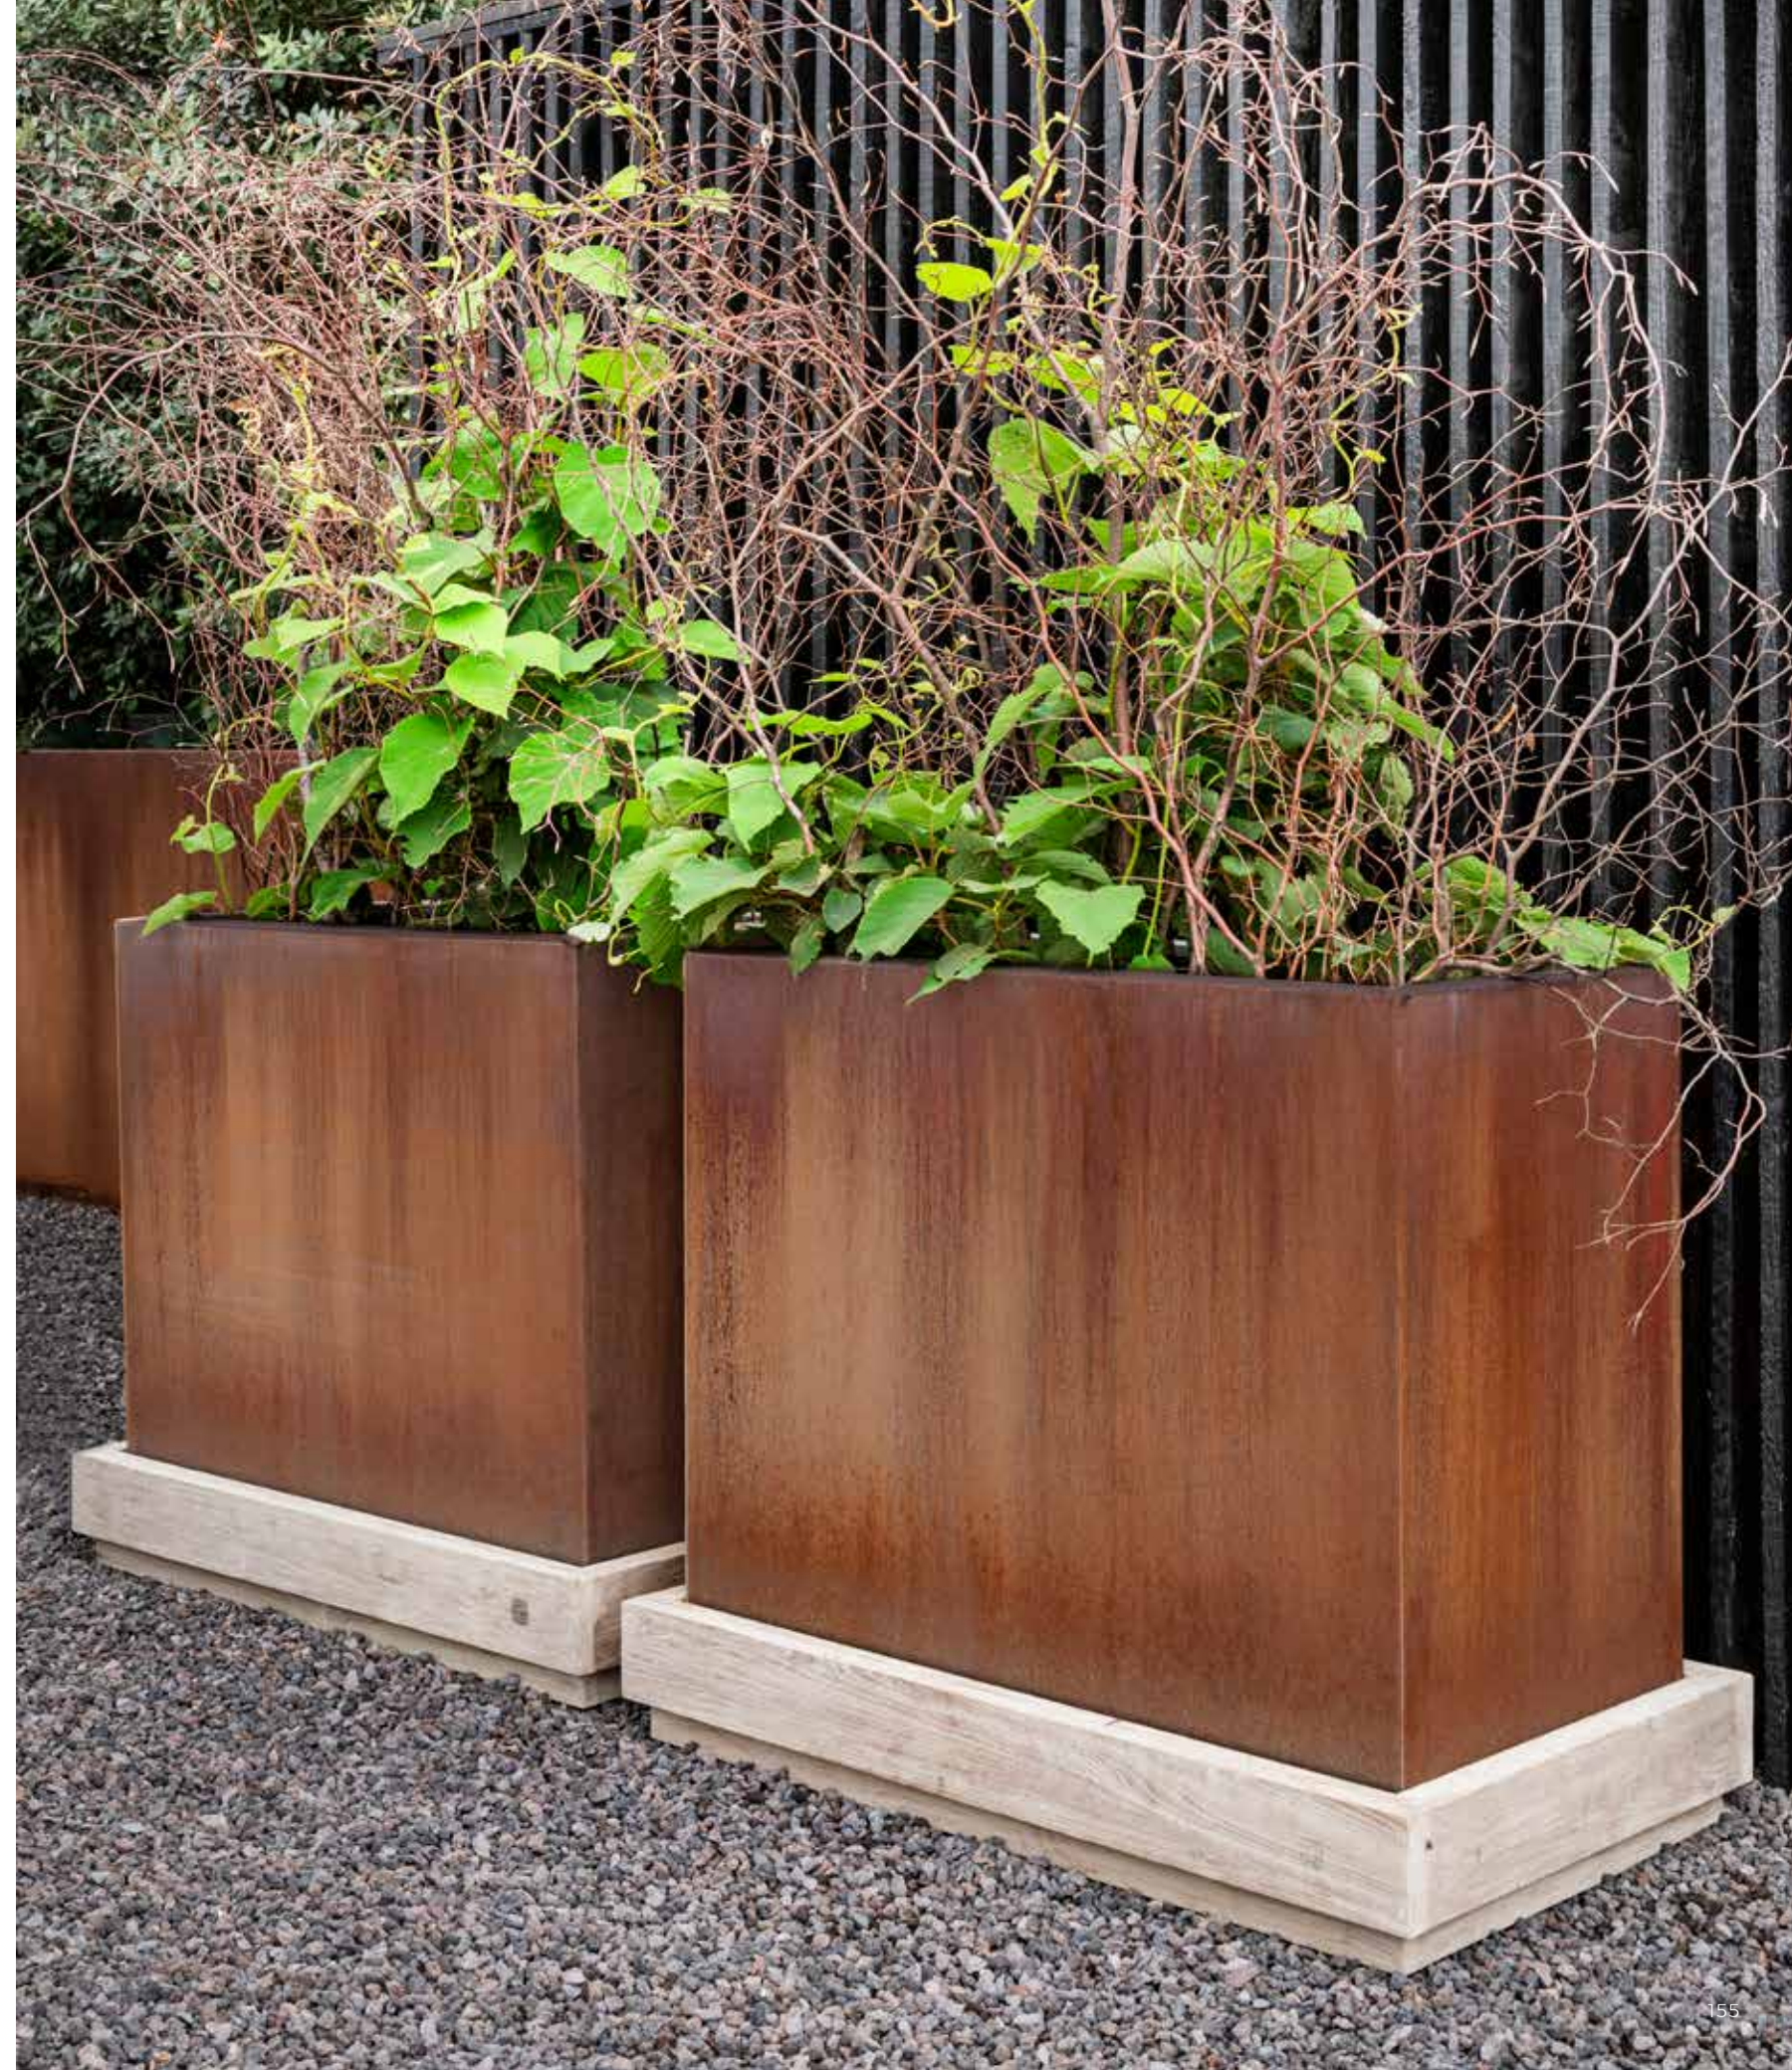

PLANTER BASKET JULIA SMALL
G309S-CLR

CL RATTAN
Ø50/55 X H50 CM

PLANTER BASKET JULIA MEDIUM
G309M-CLR

CL RATTAN
Ø50/55 X H65 CM

PLANTER BASKET JULIA LARGE
G309L-CLR

CL RATTAN
Ø55/60 X H80 CM

PLANTER BASKET JULIA EXTRA LARGE
G309XL-CLR