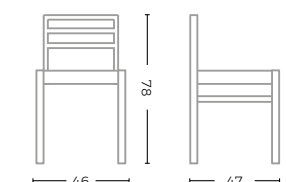

W39 X D2 X H12 CM

* FABRIC AVAILABLE IN DIFFERENT CATEGORIES
SELECTION ON PAGE 171

CHAIR JARED
G405-PE-AW

TEAK NATURAL GREY /
PE WICKER ANTIQUE WEED
W46 X D47 X H78 CM

CUSHION CHAIR JARED

G405-KBASIC / KNELOUT / KLIMO / KTEXTOUT / KTYRO / KNELOUTLUX*

W44 X D40 X H3 CM

CUSHION BACKREST CHAIR JARED

G405-BACK-KBASIC / KNELOUT / KLIMO / KTEXTOUT / KTYRO / KNELOUTLUX*

W34 X D2 X H15 CM

* FABRIC AVAILABLE IN DIFFERENT CATEGORIES
SELECTION ON PAGE 171

STACKABLE ARMCHAIR JARED
G405A-PE-AW