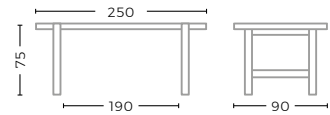

OUTDOOR - TABLES & COFFEE TABLES

BISTRO TABLE JACOB
G050-BIS-NAT

TEAK NATURAL GREY
L80 X W80 X H75 CM

TABLE JACOB SMALL
G050S-NAT

TEAK NATURAL GREY
L250 X W90 X H75 CM

TABLE JACOB LARGE
G050L-NAT

TEAK NATURAL GREY
L290 X W90 X H75 CM