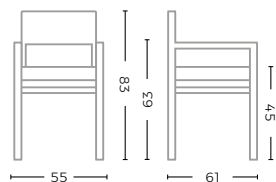

ARMCHAIR FIONA
G510A-PE-AW

TEAK NATURAL GREY /
PE WICKER ANTIQUE WEED
W55 X D61 X H83 CM