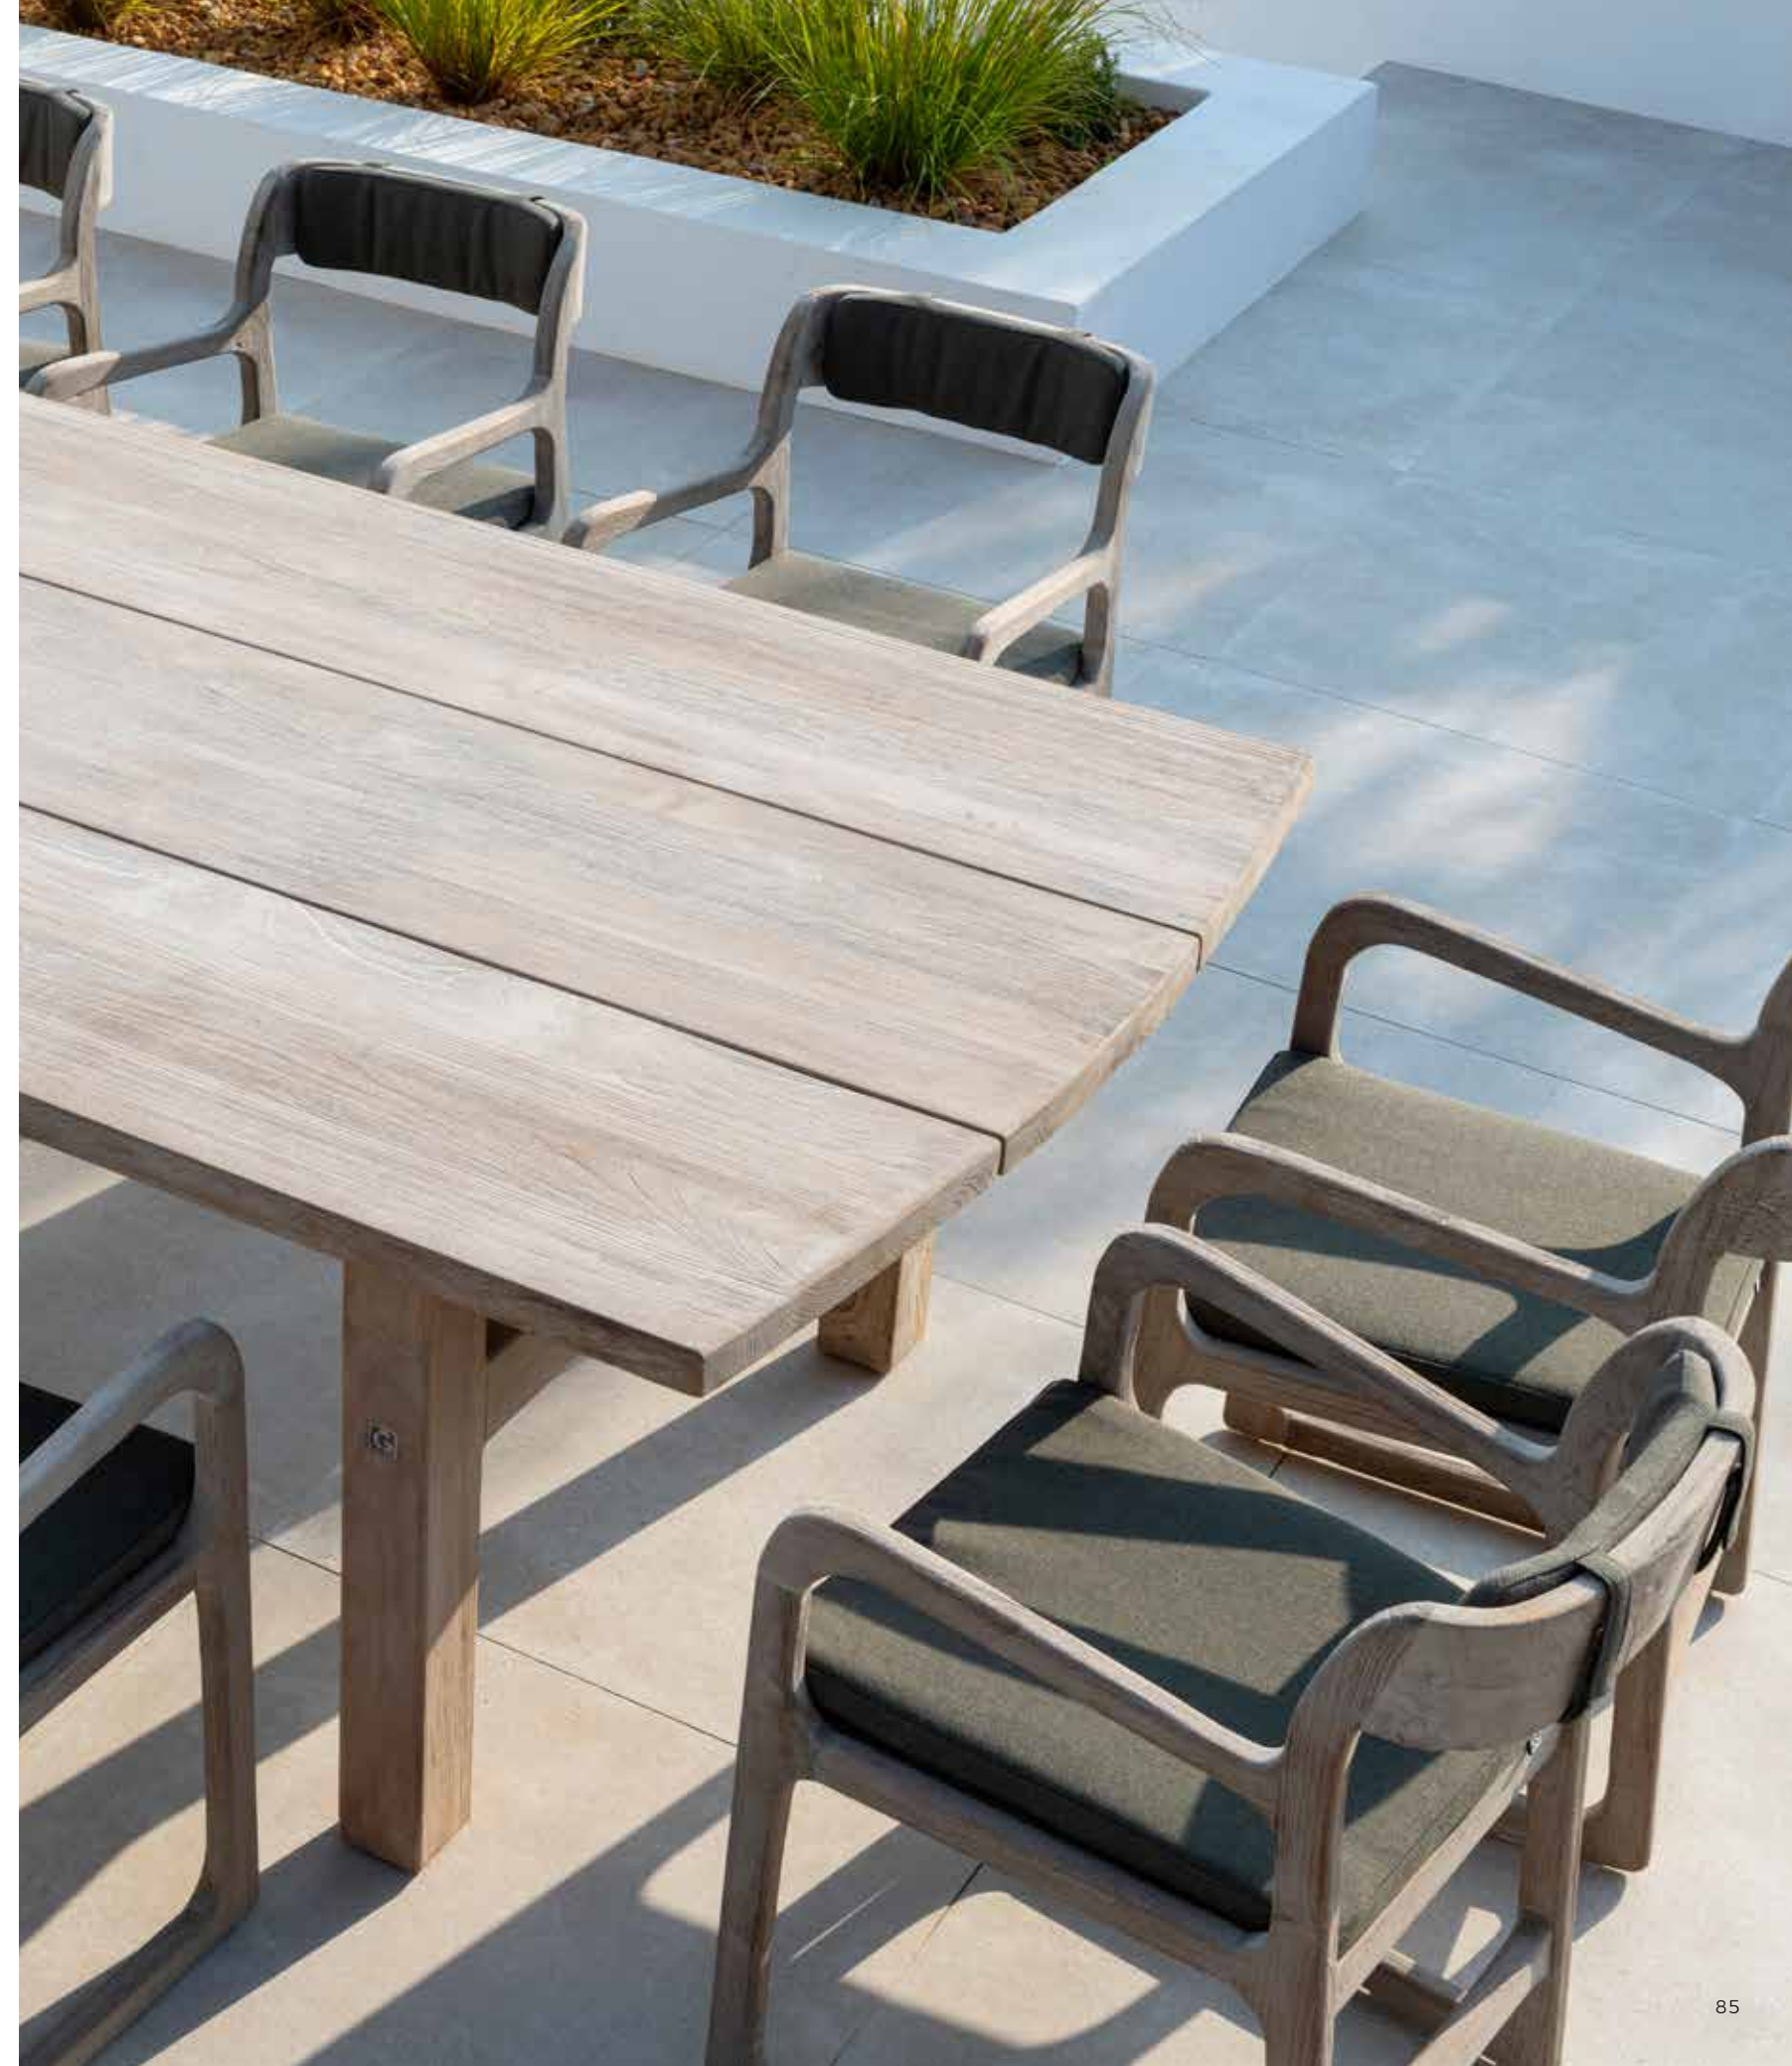

TEAK NATURAL GREY
L350 X W114 X H69 CM

OUTDOOR - TABLES & COFFEE TABLES

TABLE SHRAGI LARGE
G028L-NAT

TEAK NATURAL GREY / SMOKE
L260 X W90 X H75 CM

TABLE ABE
G585-NAT

TEAK NATURAL GREY
L285 X W120 X H75 CM

OUTDOOR - TABLES & COFFEE TABLES