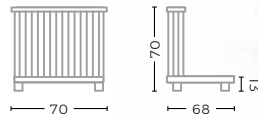

CUSHION SET 2.5-SEATER ALABAMA

G558-KNELOUT / KLIMO / KTEXTOUT / KTYRO / KNELOUTLUX*

W190 X D62 X H14 CM

OUTDOOR - LOUNGES & SOFAS

LOUNGE CAROL 1-SEATER
G406-NAT

TEAK NATURAL GREY
W70 X D68 X H70 CM

CUSHION LOUNGE CAROL 1-SEATER
G406-KNELOUT / KLIMO / KTEXTOUT / KTYRO / KNELOUTLUX*