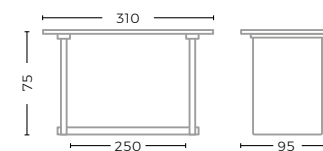

SQUARE TABLE DENNIS
G343-NAT

TEAK NATURAL GREY
L150 X W150 X H75 CM

TABLE ALEXI LARGE
G255L-NAT

TEAK NATURAL GREY
W310 X D95 X H75 CM

BAR TABLE ALEXI SMALL
G255S-BAR-NAT

TEAK NATURAL GREY
L240 X W80 X H95 CM