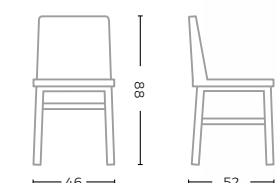

CUSHION ARMCHAIR JACKY
G111-KBASIC / KNELOUT / KLIMO / KTEXTOUT / KTYRO / KNELOUTLUX*

W43 X D44 X H5 CM

CHAIR SIENNA
G354-PE-CHAR

TEAK NATURAL GREY /
PE WICKER CHARCOAL
W46 X D52 X H88 CM

CUSHION CHAIR SIENNA

G354-KBASIC / KNELOUT / KLIMO / KTEXTOUT / KTYRO / KNELOUTLUX*
W45 X D43 X H3 CM

* FABRIC AVAILABLE IN DIFFERENT CATEGORIES
SELECTION ON PAGE 171

BAR CHAIR SIENNA
G354B-PE-CHAR

TEAK NATURAL GREY /
PE WICKER CHARCOAL
W47 X D55 X H95 CM