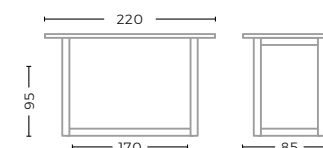

TEAK NATURAL GREY
L180 X W85 X H95 CM

BAR TABLE DENNIS LARGE
G343L-BAR-NAT

TEAK NATURAL GREY
L220 X W85 X H95 CM

OUTDOOR - TABLES & COFFEE TABLES

BISTRO TABLE DENNIS
G343-BIS-NAT

TEAK NATURAL GREY
L85 X W85 X H75 CM