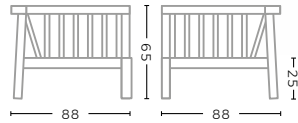

OUTDOOR - LOUNGES & SOFAS

CORNER COPENHAGUE
G044-NAT

TEAK NATURAL GREY
W88 X D88 X H65 CM