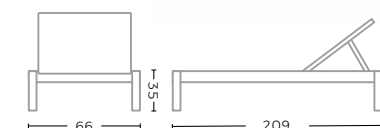

SUNLOUNGER LISA INCL. WHEELS
G404-PE-AW

TEAK NATURAL GREY /
PE WICKER ANTIQUE WEED
L209 X W66 X H35 CM

CUSHION SUNLOUNGER LISA
G404-KBASIC / KNELOUT / KLIMO / KTEXTOUT / KTYRO / KNELOUTLUX*

L204 X W57 X H5 CM

* FABRIC AVAILABLE IN DIFFERENT CATEGORIES
SELECTION ON PAGE 171