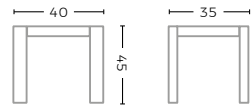

OUTDOOR - CHAIRS, BAR CHAIRS & BENCHES

BENCH SANDY SMALL
G552S-BENCH-NAT

TEAK NATURAL GREY
W40 X D35 X H45 CM