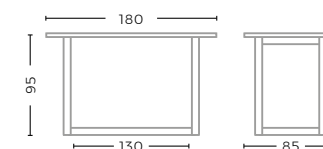

TEAK NATURAL GREY
L180 X W85 X H95 CM

BAR TABLE DENNIS LARGE
G343L-BAR-NAT

TEAK NATURAL GREY
L220 X W85 X H95 CM

OUTDOOR - TABLES & COFFEE TABLES

BISTRO TABLE DENNIS
G343-BIS-NAT

TEAK NATURAL GREY
L85 X W85 X H75 CM