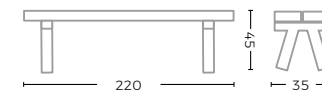

CUSHIONS AVAILABLE ON REQUEST

BENCH ANTICA LARGE

G349L-BENCH-BLM

TEAK NATURAL GREY /
ALUMINIUM FRAME MATTE BLACK
W220 X D35 X H45 CM

CUSHIONS AVAILABLE ON REQUEST

BENCH JOSSE

G055-BENCH-NAT

TEAK NATURAL GREY
W250 X D40 X H45 CM