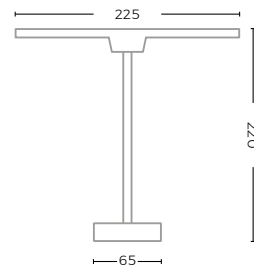

ACCESSOIRES

TOWEL RACK FINN
G633-NAT

TEAK NATURAL GREY
L85 X W35 X H115 CM

PARASOL YASMIN
G492-CLR-PE

PE WICKER NATURAL / TEAK / CONCRETE
L225 X W225 X H220 CM

PLANTERS

A garden or terrace needs to be decorated with matching baskets and planters.