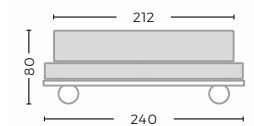

* FABRIC AVAILABLE IN DIFFERENT CATEGORIES
SELECTION ON PAGE 171