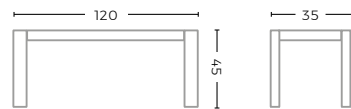

BENCH SANDY LARGE
G552L-BENCH-NAT

TEAK NATURAL GREY
W120 X D35 X H45 CM

* FABRIC AVAILABLE IN DIFFERENT CATEGORIES
SELECTION ON PAGE 171