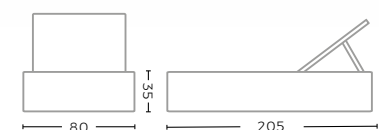

SUNLOUNGER JONES
G422-CLR-PE

PE WICKER NATURAL
L205 X W80 X H35 CM

CUSHION SUNLOUNGER JONES
G422-KBASIC / KNELOUT / KLIMO /
KTEXTOUT / KTYRO / KNELOUTLUX*

L195 X W66 X H9 CM

DAYBED YASMIN
G491-CLR-PE

PE WICKER NATURAL
L200 X W160 X H22 CM

ON REQUEST ONLY

CUSHION SET DAYBED YASMIN
G491-KNELOUT / KLIMO / KTEXTOUT / KTYRO / KNELOUTLUX*

PE WICKER NATURAL
L200 X W160 X H20 CM

ON REQUEST ONLY

* FABRIC AVAILABLE IN DIFFERENT CATEGORIES
SELECTION ON PAGE 171