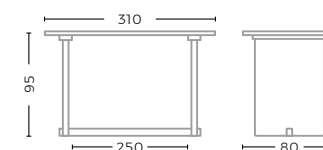

BAR TABLE ALEXI LARGE
G255L-BAR-NAT

TEAK NATURAL GREY
L310 X W80 X H95 CM