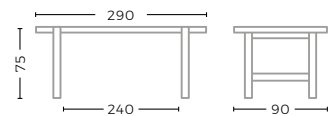

OUTDOOR - TABLES & COFFEE TABLES

BISTRO TABLE JACOB
G050-BIS-NAT

TEAK NATURAL GREY
L80 X W80 X H75 CM

TABLE JACOB SMALL
G050S-NAT

TEAK NATURAL GREY
L250 X W90 X H75 CM

TABLE JACOB LARGE
G050L-NAT

TEAK NATURAL GREY
L290 X W90 X H75 CM