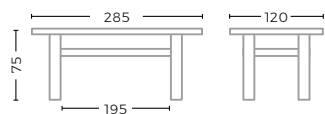

TEAK NATURAL GREY
L350 X W114 X H69 CM

OUTDOOR - TABLES & COFFEE TABLES

TABLE SHRAGI LARGE
G028L-NAT

TEAK NATURAL GREY / SMOKE
L260 X W90 X H75 CM

TABLE ABE
G585-NAT

TEAK NATURAL GREY
L285 X W120 X H75 CM

OUTDOOR - TABLES & COFFEE TABLES