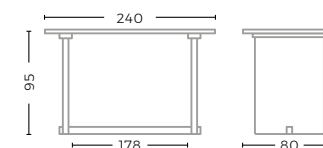

SQUARE TABLE DENNIS
G343-NAT

TEAK NATURAL GREY
L150 X W150 X H75 CM

TABLE ALEXI LARGE
G255L-NAT

TEAK NATURAL GREY
W310 X D95 X H75 CM

BAR TABLE ALEXI SMALL
G255S-BAR-NAT

TEAK NATURAL GREY
L240 X W80 X H95 CM