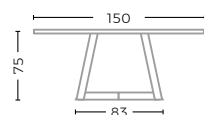

SQUARE TABLE DENNIS
G343-NAT

TEAK NATURAL GREY
L150 X W150 X H75 CM

TABLE ALEXI LARGE
G255L-NAT

TEAK NATURAL GREY
W310 X D95 X H75 CM

BAR TABLE ALEXI SMALL
G255S-BAR-NAT

TEAK NATURAL GREY
L240 X W80 X H95 CM