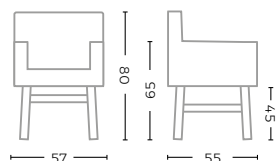

G354-KBASIC / KNELOUT / KLIMO / KTEXTOUT / KTYRO / KNELOUTLUX*
W45 X D43 X H3 CM

* FABRIC AVAILABLE IN DIFFERENT CATEGORIES
SELECTION ON PAGE 171

BAR CHAIR SIENNA
G354B-PE-CHAR

TEAK NATURAL GREY /
PE WICKER CHARCOAL
W47 X D55 X H95 CM

CUSHION BAR CHAIR SIENNA

G354B-KBASIC / KNELOUT / KLIMO / KTEXTOUT / KTYRO / KNELOUTLUX*

W47 X D43 X H3 CM

OUTDOOR - CHAIRS, BAR CHAIRS & BENCHES

ARMCHAIR CHARLY
G419-PE-ESP

TEAK NATURAL GREY /
PE WICKER ESPRESSO
W57 X D55 X H80 CM