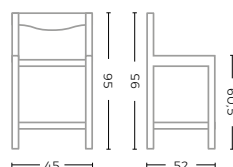

CUSHION SET EASY CHAIR CARLO
G555E-KNELOUT / KLIMO / KTEXTOUT / KTYRO / KNELOUTLUX*

W50 X D53 X H2 CM

* FABRIC AVAILABLE IN DIFFERENT CATEGORIES
SELECTION ON PAGE 171

OUTDOOR - CHAIRS, BAR CHAIRS & BENCHES

ARMCHAIR CURVE
G057A-NAT

TEAK NATURAL GREY
W54 X D56 X H76 CM

CUSHION ARMCHAIR CURVE

G057A-KBASIC / KNELOUT / KTEXTOUT / KLIMO / KTYRO / KNELOUTLUX*

W47 X D46 X H4,5 CM

BAR CHAIR CURVE
G057B-NAT

TEAK NATURAL GREY
W45 X D52 X H95 CM