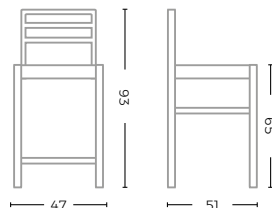

OUTDOOR - CHAIRS, BAR CHAIRS & BENCHES

BAR CHAIR JARED
G405B-PE-AW

TEAK NATURAL GREY /
PE WICKER ANTIQUE WEED
W47 X D51 X H93 CM