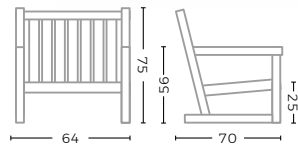

CUSHION SET 2-SEATER COPENHAGUE
G041-KNELOUT / KLIMO / KTEXTOUT / KTYRO / KNELOUTLUX*

W164 X D68 X H15 CM

OUTDOOR - LOUNGES & SOFAS

EASY CHAIR ALAN
G058E-NAT

TEAK NATURAL GREY
W64 X D70 X H75 CM

CUSHION EASY CHAIR ALAN
G058E-KNELOUT / KLIMO /
KTEXTOUT / KTYRO / KNELOUTLUX*