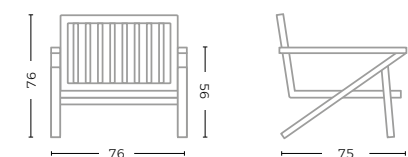

1-SEATER ALABAMA
G557-NAT

TEAK NATURAL GREY
W76 X D75 X H76 CM