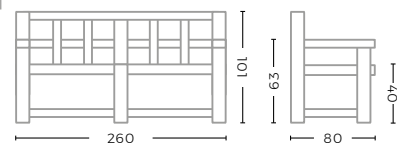

BENCH GUSTAVE LARGE

G059L-BENCH-NAT

TEAK NATURAL GREY
W260 X D80 X H101 CM

CUSHIONS AVAILABLE ON REQUEST