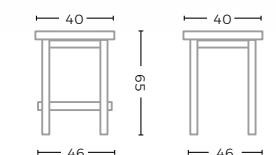

ARMCHAIR CURVE
G057A-NAT

TEAK NATURAL GREY
W54 X D56 X H76 CM

CUSHION ARMCHAIR CURVE

G057A-KBASIC / KNELOUT / KTEXTOUT / KLIMO / KTYRO / KNELOUTLUX*

W47 X D46 X H4,5 CM

BAR CHAIR CURVE
G057B-NAT

TEAK NATURAL GREY
W45 X D52 X H95 CM

CUSHION BAR CHAIR CURVE

G057B-KBASIC / KNELOUT / KTEXTOUT / KLIMO / KTYRO / KNELOUTLUX*

W39 X D46 X H5 CM

BAR STOOL ALEXI
G256B-NAT

TEAK NATURAL GREY
W46 X D46 X H65 CM

ARMCHAIR SALLY
G388-NAT

TEAK NATURAL GREY
W52 X D60 X H80 CM