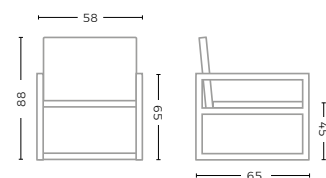

SUNBRELLA HERITAGE PAPYRUS