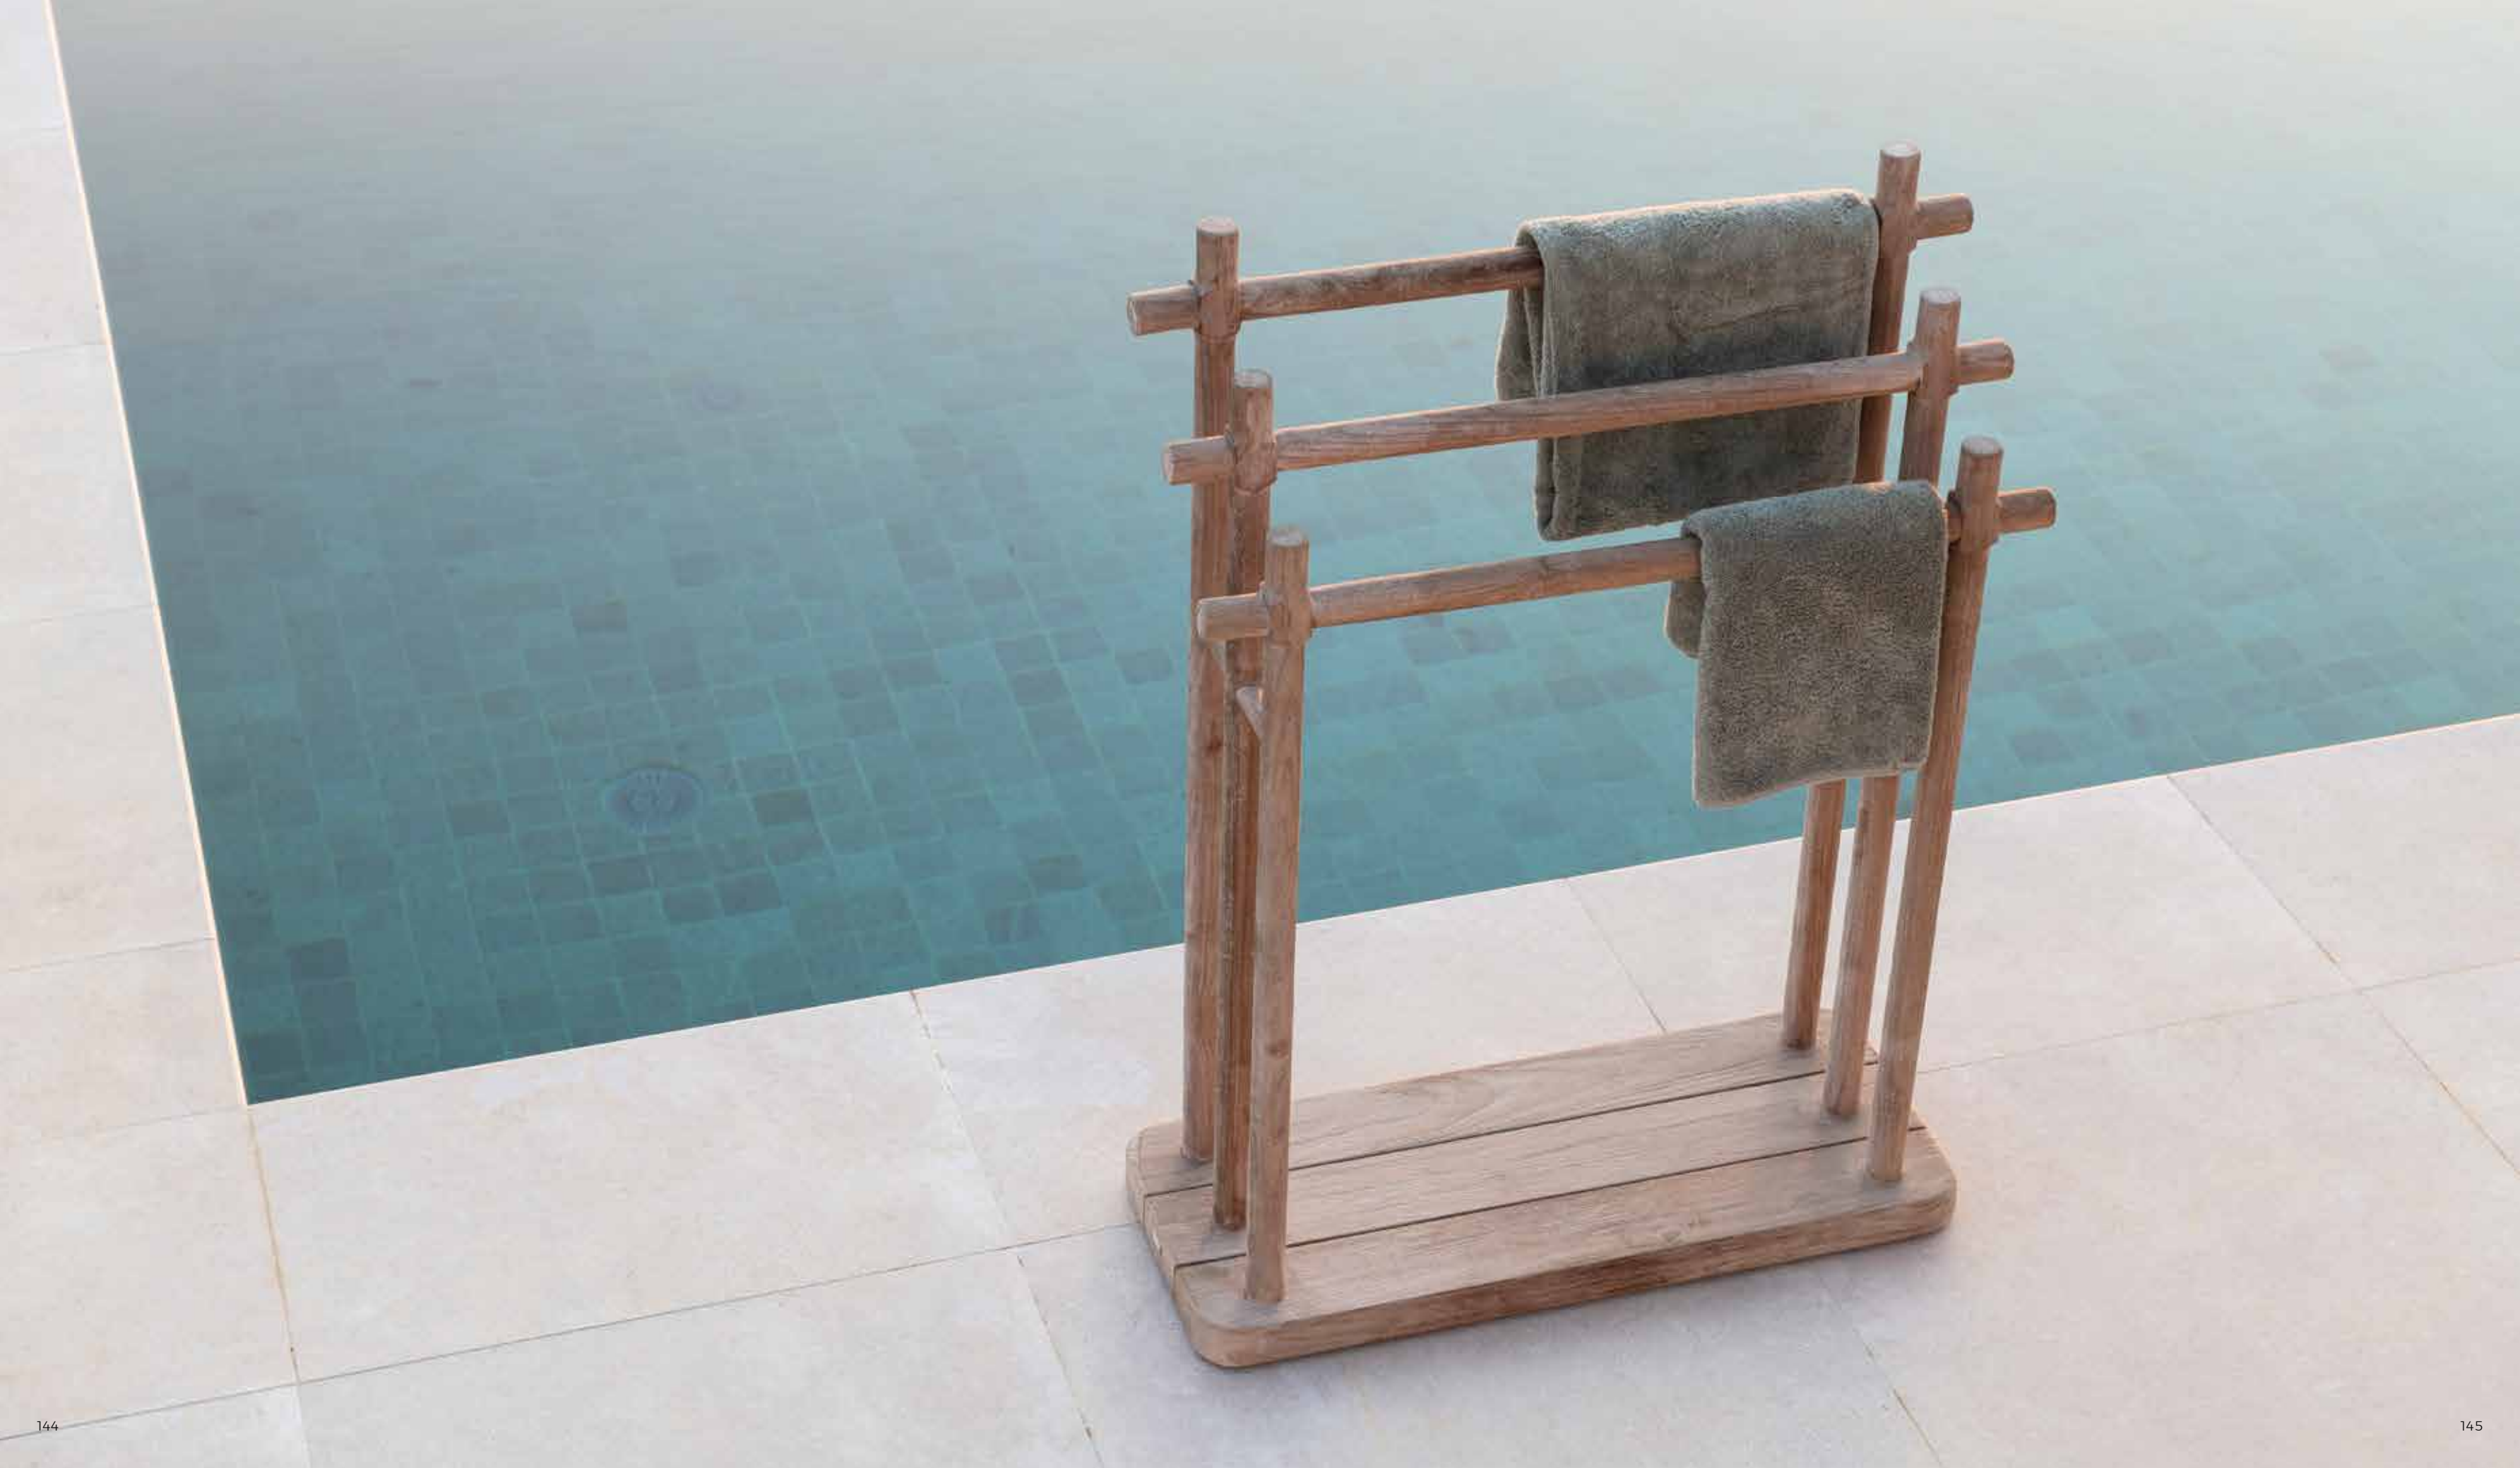

ON REQUEST ONLY

CUSHION SET DAYBED YASMIN
G491-KNELOUT / KLIMO / KTEXTOUT / KTYRO / KNELOUTLUX*

PE WICKER NATURAL
L200 X W160 X H20 CM

ON REQUEST ONLY

* FABRIC AVAILABLE IN DIFFERENT CATEGORIES
SELECTION ON PAGE 171