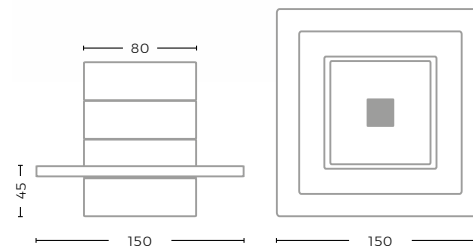

BENCH PLANTER FERDY
C427-NAT

TEAK NATURAL GREY
L150 X W150 X H110 CM