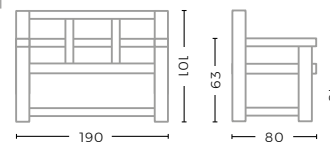

CUSHIONS AVAILABLE ON REQUEST

BENCH GUSTAVE SMALL

G059S-BENCH-NAT

TEAK NATURAL GREY
W190 X D80 X H101 CM

CUSHIONS AVAILABLE ON REQUEST

BENCH GUSTAVE LARGE

G059L-BENCH-NAT

TEAK NATURAL GREY
W260 X D80 X H101 CM