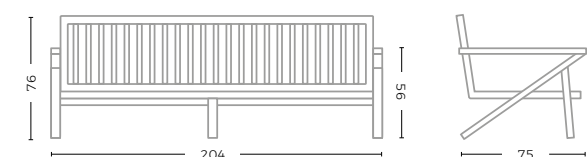

1-SEATER ALABAMA
G557-NAT

TEAK NATURAL GREY
W76 X D75 X H76 CM

CUSHION SET 1-SEATER ALABAMA

G557-KNELOUT / KLIMO / KTEXTOUT / KTYRO / KNELOUTLUX*

W60 X D62 X H14 CM

2.5-SEATER ALABAMA
G558-NAT

TEAK NATURAL GREY
W204 X D78 X H76 CM