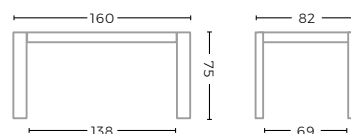

OUTDOOR - TABLES & COFFEE TABLES

BISTRO TABLE SANDY
G552-BIS-NAT

TEAK NATURAL GREY
L82 X W82 X H75 CM

RECTANGULAR TABLE SANDY SMALL
G552S-RECT-NAT

TEAK NATURAL GREY
L160 X W82 X H75 CM

TEAK NATURAL GREY
L230 X W82 X H75 CM