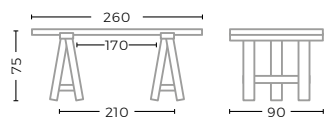

TEAK NATURAL GREY
L350 X W114 X H69 CM

OUTDOOR - TABLES & COFFEE TABLES

TABLE SHRAGI LARGE
G028L-NAT

TEAK NATURAL GREY / SMOKE
L260 X W90 X H75 CM

TABLE ABE
G585-NAT

TEAK NATURAL GREY
L285 X W120 X H75 CM

OUTDOOR - TABLES & COFFEE TABLES