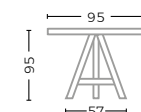

ROUND BAR TABLE ANTON
G193-BAR-NAT

TEAK NATURAL GREY
Ø95 X H95 CM