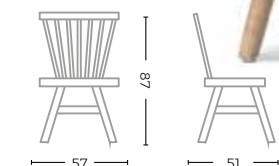

CHAIR CAROL
G600-NAT

TEAK NATURAL GREY
W57 X D51 X H87 CM