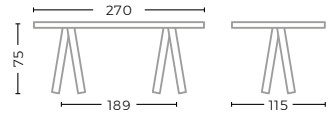

OUTDOOR - TABLES & COFFEE TABLES

TABLE SAMUEL
G499-NAT-BLM

TEAK NATURAL GREY /
ALUMINIUM MATTE BLACK
L270 X W115 X H75 CM

OVAL TABLE DAN SMALL
G026S-NAT-OUT

TEAK NATURAL GREY
L200 X W90 X H75 CM