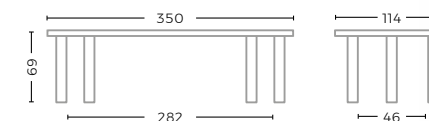

TEAK NATURAL GREY
L350 X W114 X H69 CM