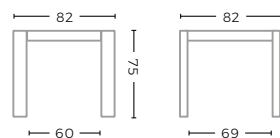

OUTDOOR - TABLES & COFFEE TABLES

BISTRO TABLE SANDY
G552-BIS-NAT

TEAK NATURAL GREY
L82 X W82 X H75 CM

RECTANGULAR TABLE SANDY SMALL
G552S-RECT-NAT

TEAK NATURAL GREY
L160 X W82 X H75 CM