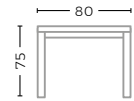

OUTDOOR - TABLES & COFFEE TABLES

BISTRO TABLE JACOB
G050-BIS-NAT

TEAK NATURAL GREY
L80 X W80 X H75 CM

TABLE JACOB SMALL
G050S-NAT

TEAK NATURAL GREY
L250 X W90 X H75 CM

TABLE JACOB LARGE
G050L-NAT

TEAK NATURAL GREY
L290 X W90 X H75 CM