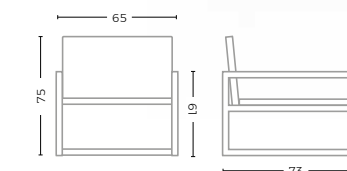

CUSHION SET EASY CHAIR CARLO
G555E-KNELOUT / KLIMO / KTEXTOUT / KTYRO / KNELOUTLUX*

W50 X D53 X H2 CM

* FABRIC AVAILABLE IN DIFFERENT CATEGORIES
SELECTION ON PAGE 171

OUTDOOR - CHAIRS, BAR CHAIRS & BENCHES