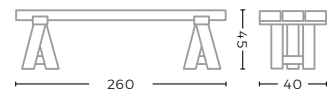

OUTDOOR - CHAIRS, BAR CHAIRS & BENCHES

BENCH SHRAGI

G028-BENCH-NAT

TEAK NATURAL GREY / SMOKE
W260 X D40 X H45 CM

CUSHIONS AVAILABLE ON REQUEST