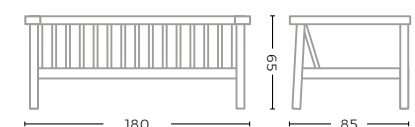

TEAK NATURAL GREY
W90 X D85 X H65 CM

CUSHION SET 1-SEATER COPENHAGUE
G040-KNELOUT / KLIMO / KTEXTOUT / KTYRO / KNELOUTLUX*

W74 X D68 X H15 CM

2-SEATER COPENHAGUE
G041-NAT

TEAK NATURAL GREY
W180 X D85 X H65 CM