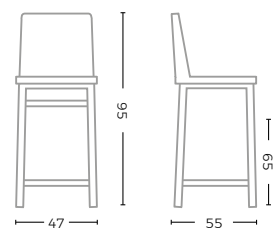

CUSHION ARMCHAIR JACKY
G111-KBASIC / KNELOUT / KLIMO / KTEXTOUT / KTYRO / KNELOUTLUX*

W43 X D44 X H5 CM

CHAIR SIENNA
G354-PE-CHAR

TEAK NATURAL GREY /
PE WICKER CHARCOAL
W46 X D52 X H88 CM

CUSHION CHAIR SIENNA

G354-KBASIC / KNELOUT / KLIMO / KTEXTOUT / KTYRO / KNELOUTLUX*
W45 X D43 X H3 CM

* FABRIC AVAILABLE IN DIFFERENT CATEGORIES
SELECTION ON PAGE 171

BAR CHAIR SIENNA
G354B-PE-CHAR

TEAK NATURAL GREY /
PE WICKER CHARCOAL
W47 X D55 X H95 CM