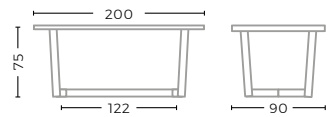

OUTDOOR - TABLES & COFFEE TABLES

TABLE SAMUEL
G499-NAT-BLM

TEAK NATURAL GREY /
ALUMINIUM MATTE BLACK
L270 X W115 X H75 CM

OVAL TABLE DAN SMALL
G026S-NAT-OUT

TEAK NATURAL GREY
L200 X W90 X H75 CM

OVAL TABLE DAN LARGE
G026L-NAT-OUT