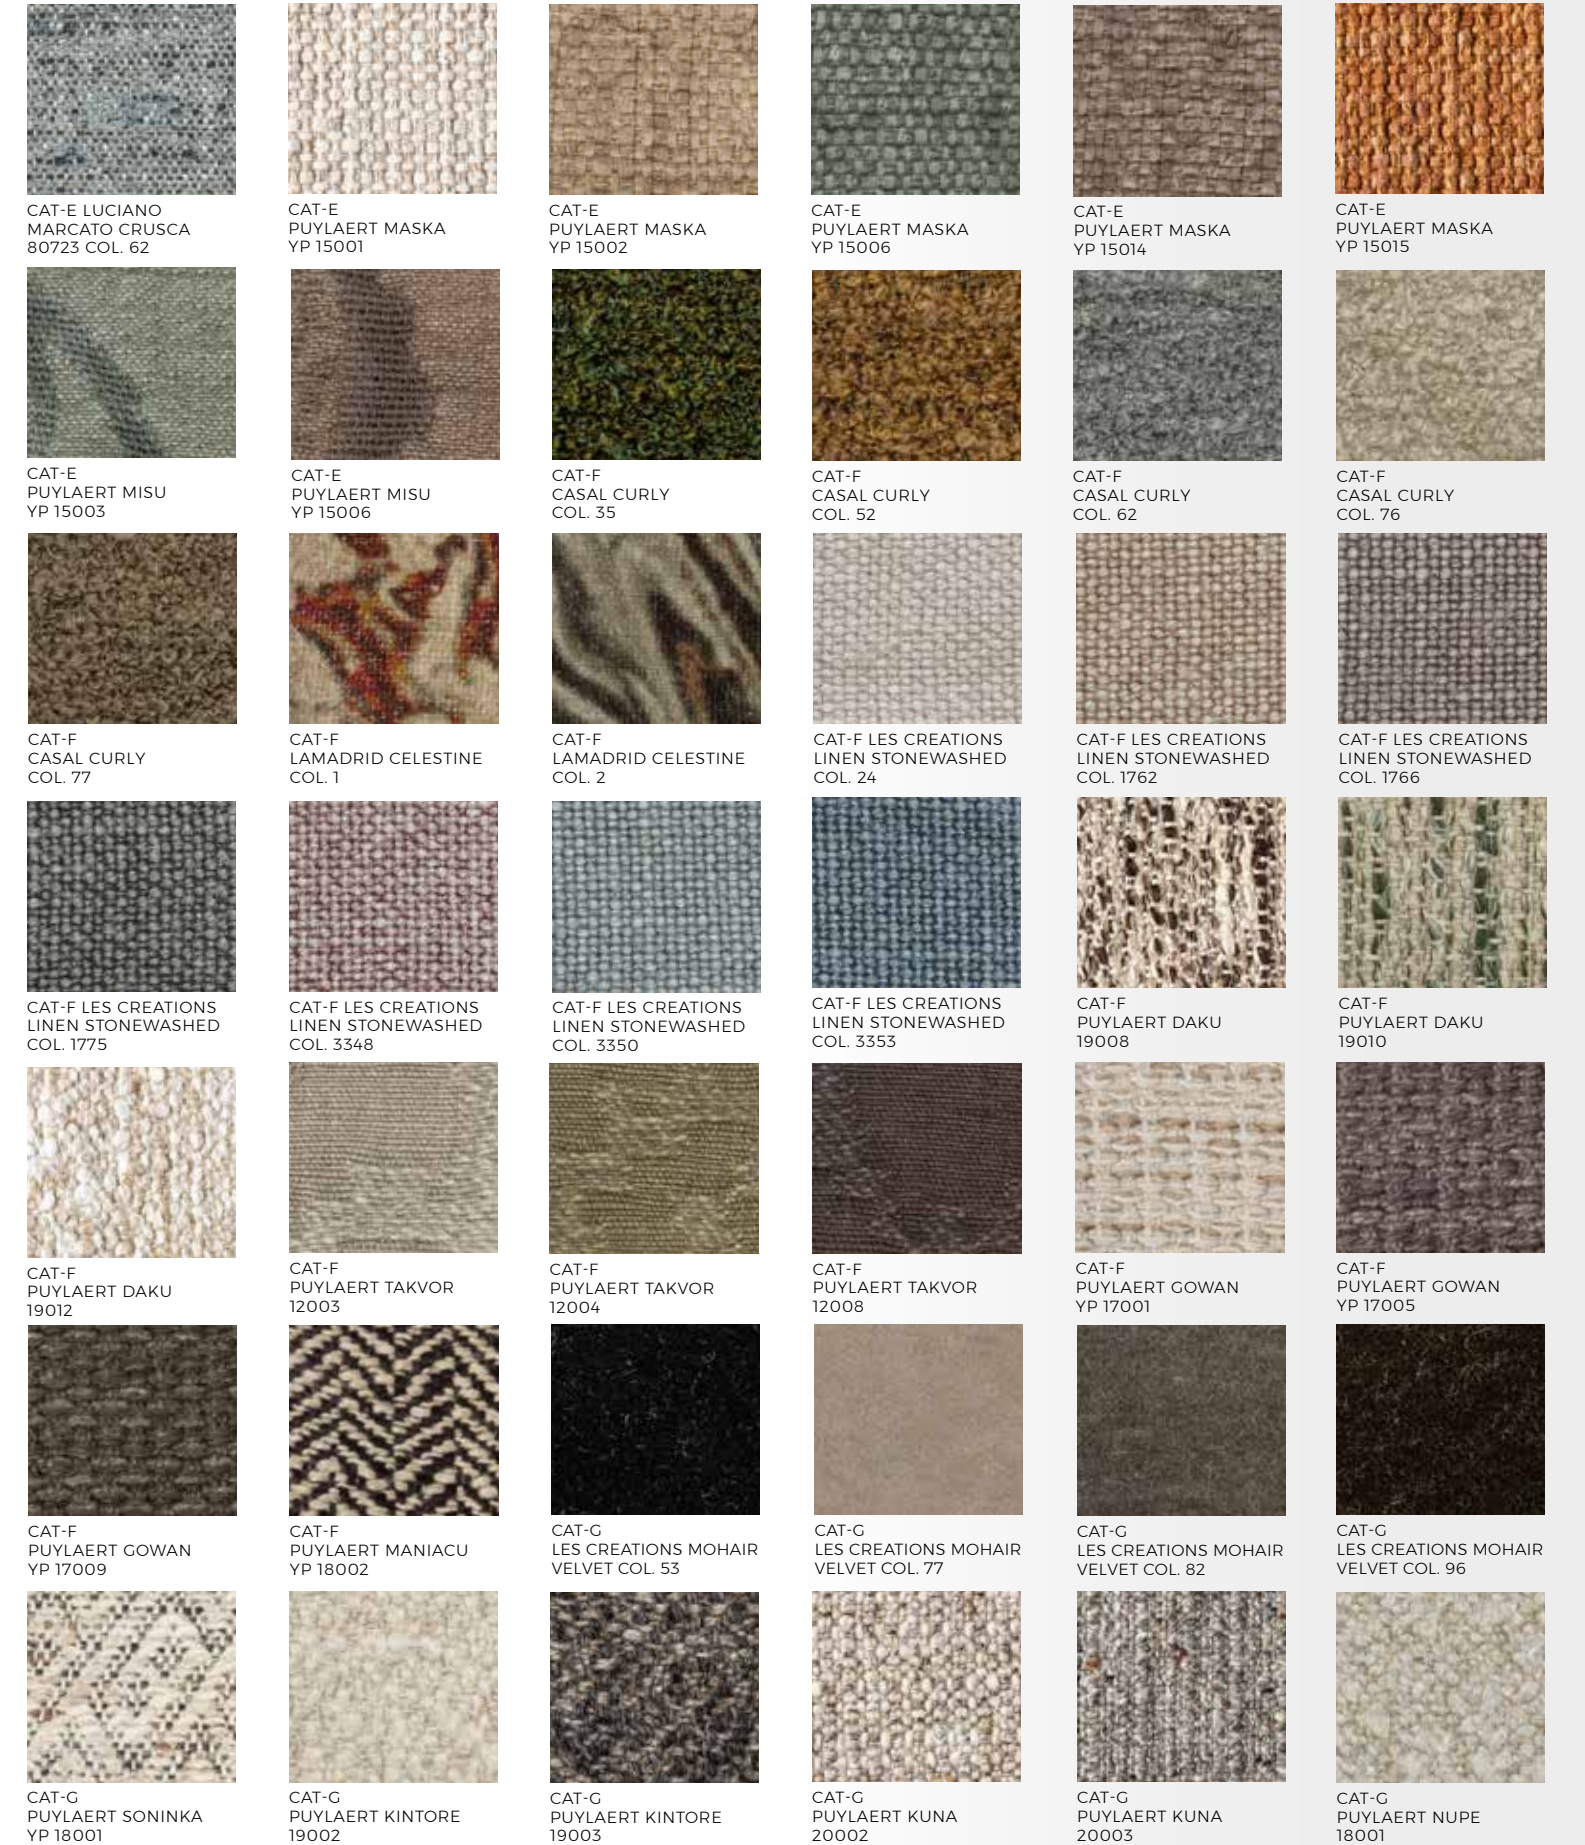

DECORATION & ACCESSORIES - FABRIC SELECTION