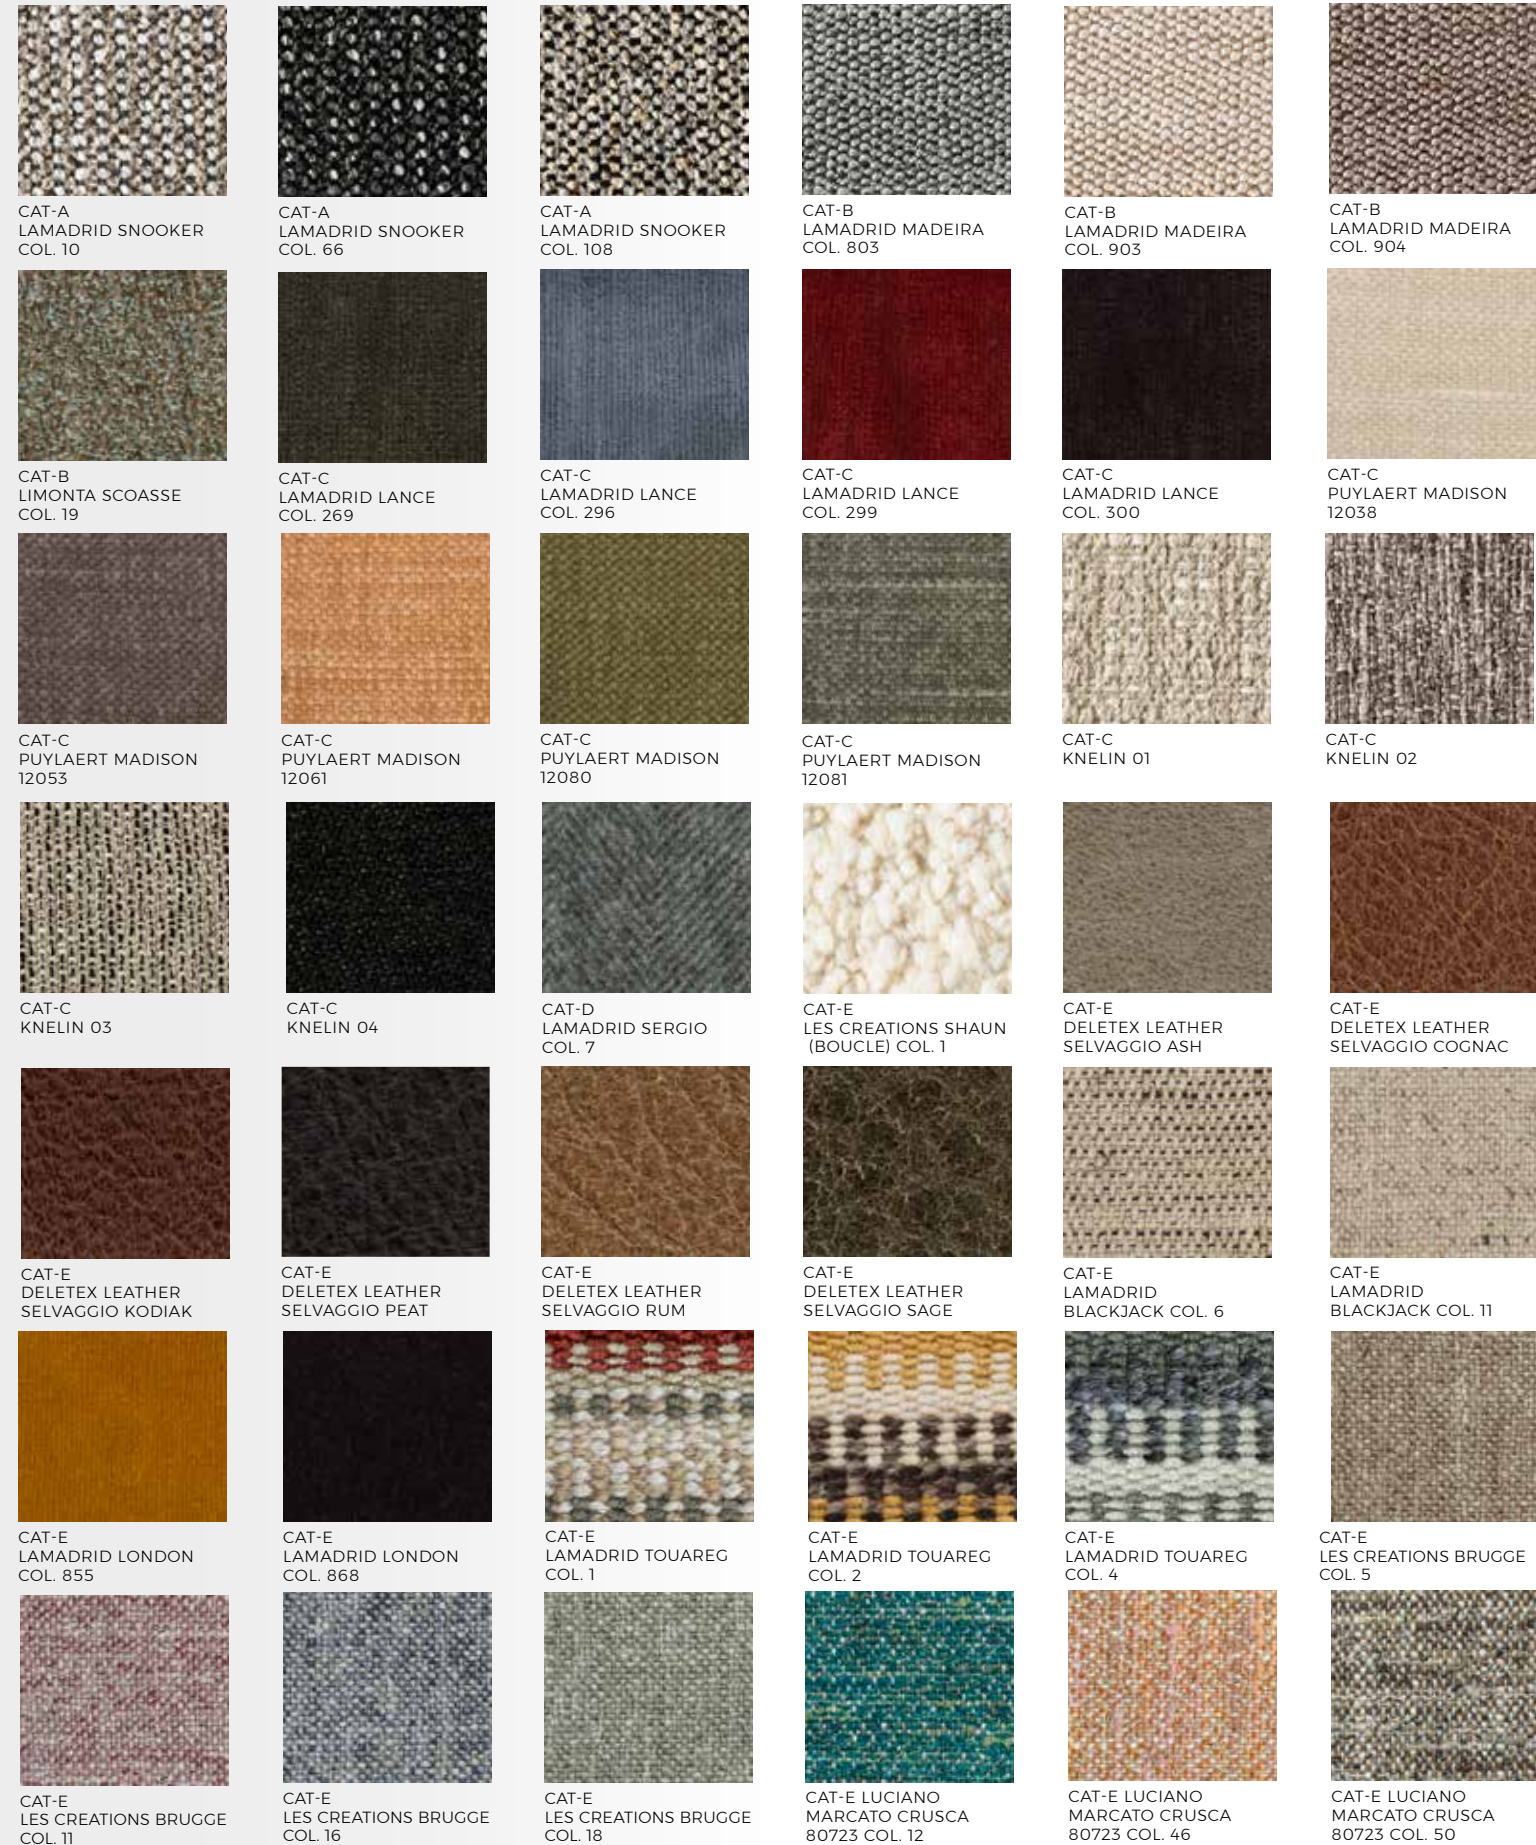

DECORATION & ACCESSORIES - FABRIC SELECTION