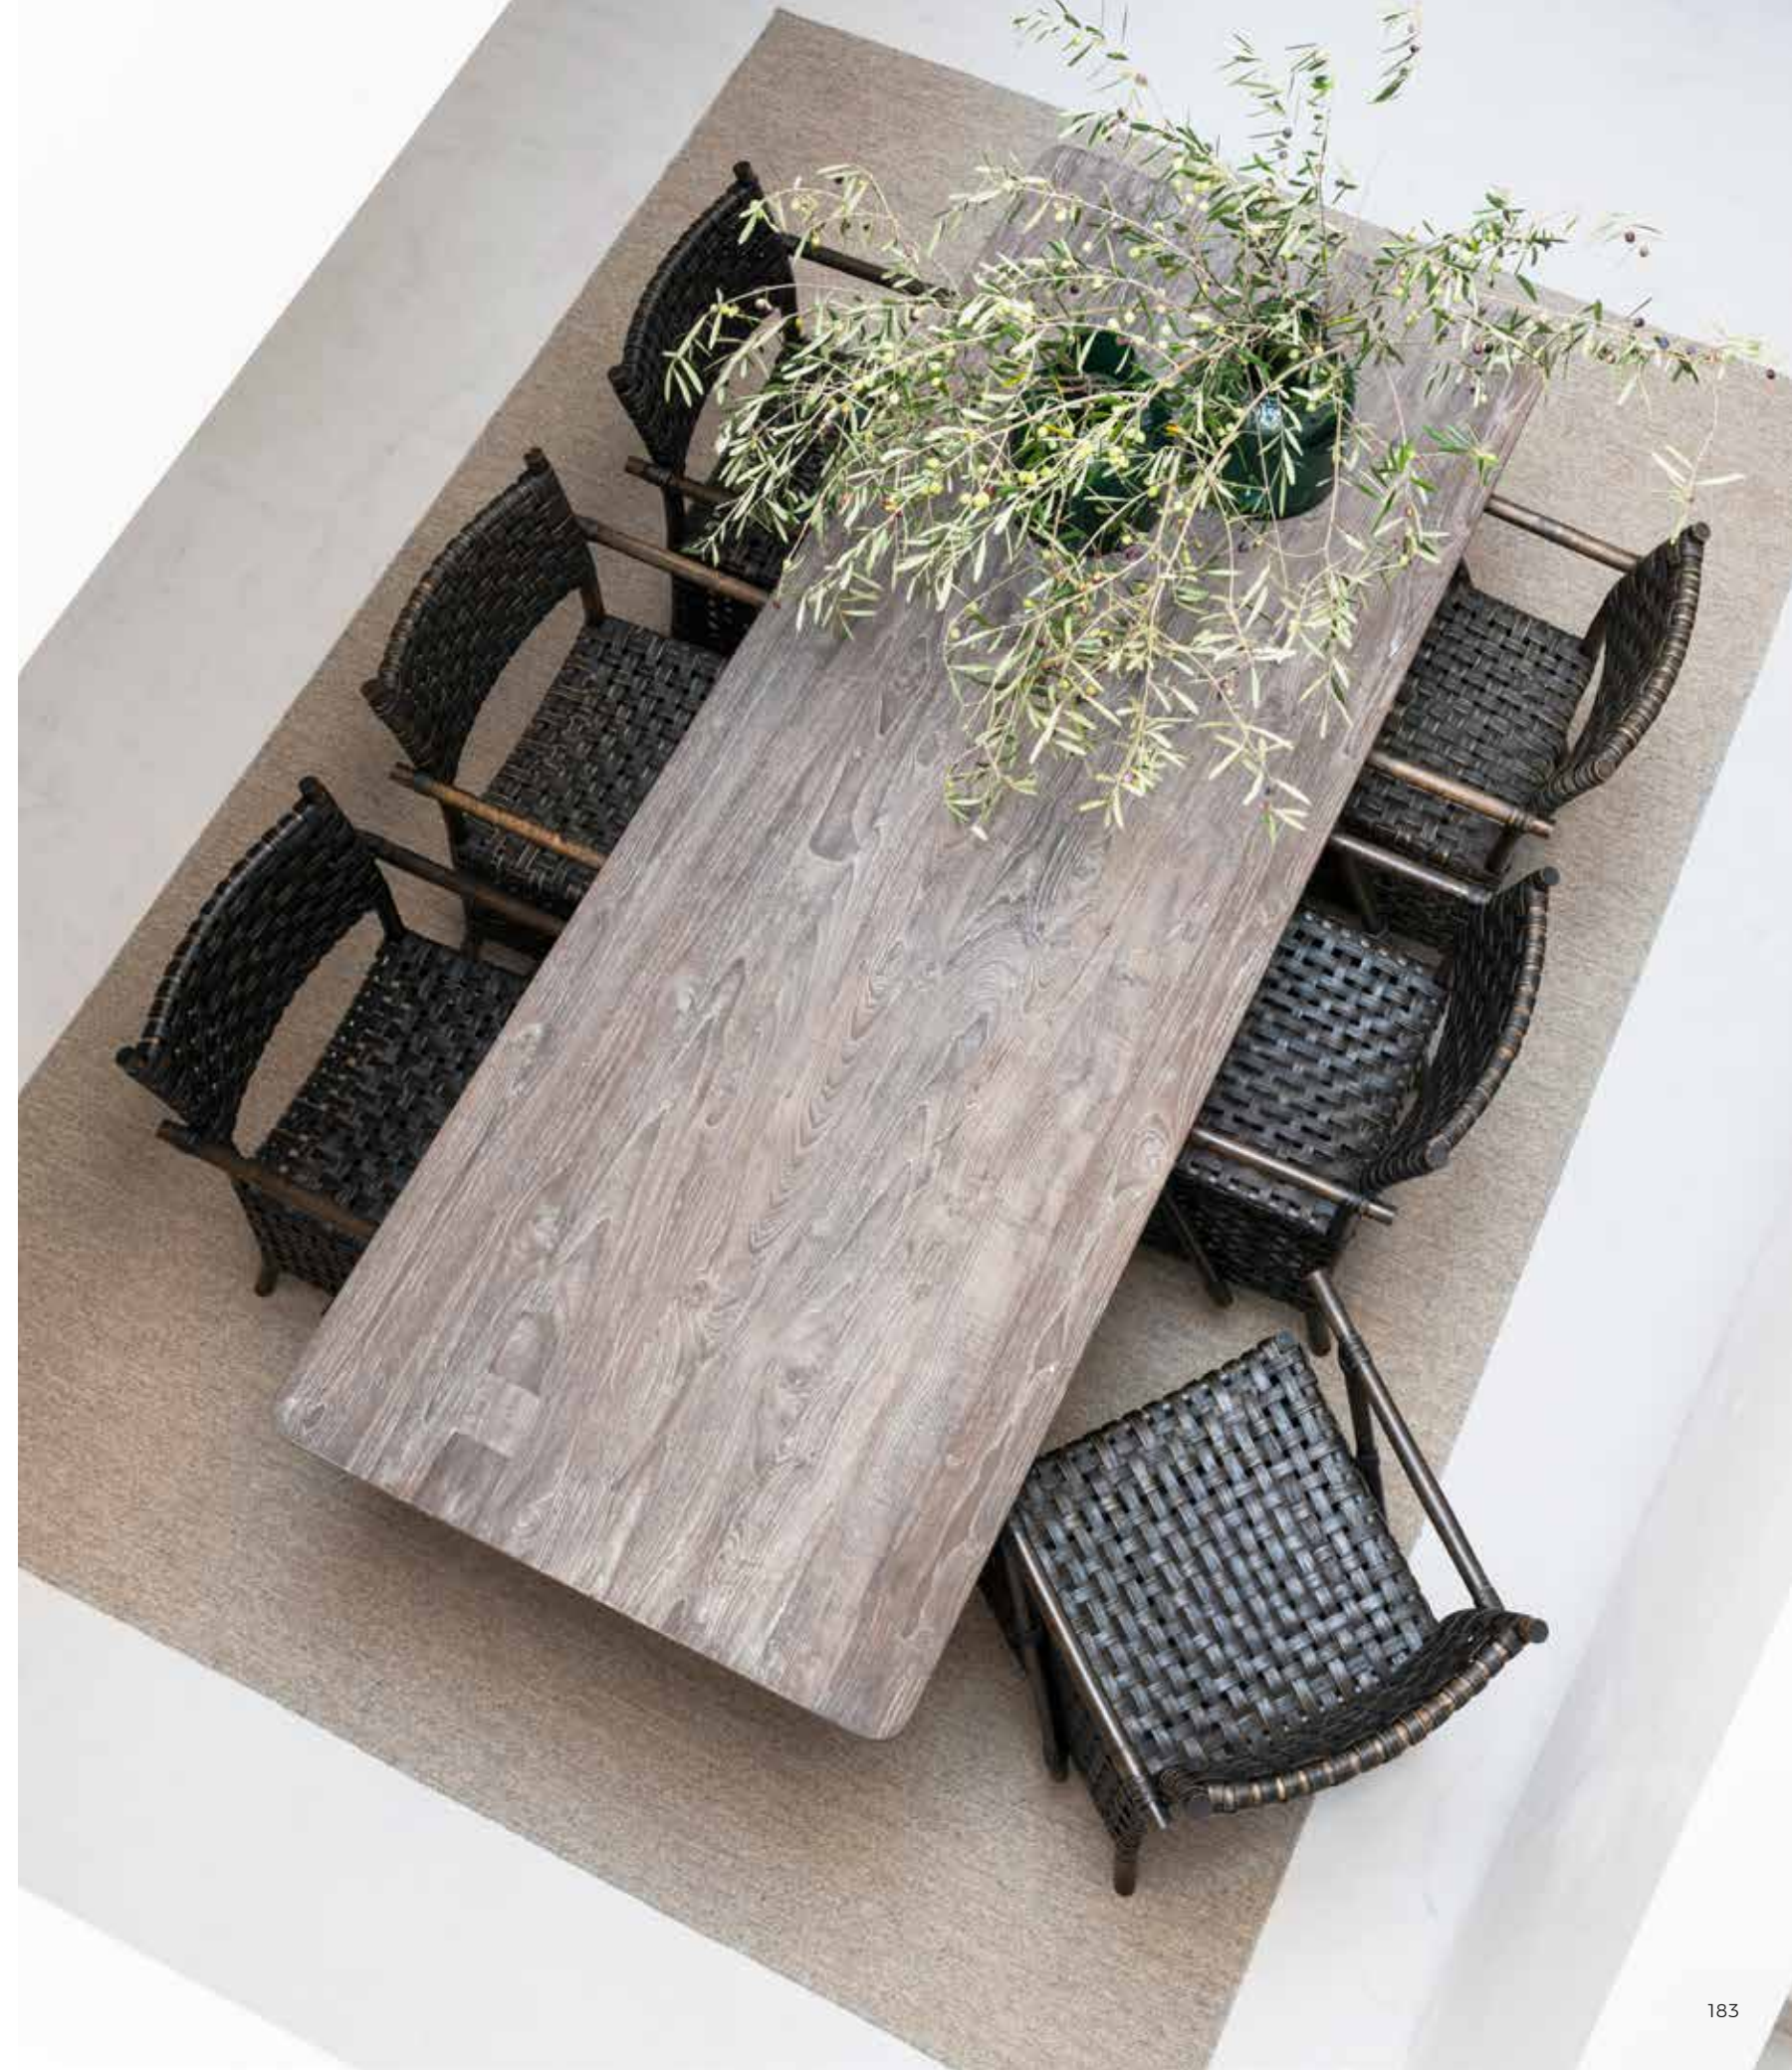

BEIGE WOOL
W350 X D250 CM

CARPET NORA
G578-BRIQUE

SAND AND BRIQUE RED WOOL
W350 X D250 CM

CARPET NORA
G578-GREEN

SAND AND GREEN WOOL
W350 X D250 CM

CARPET NORA
G578-BROWN

SAND AND BROWN WOOL
W350 X D250 CM

ALSO AVAILABLE